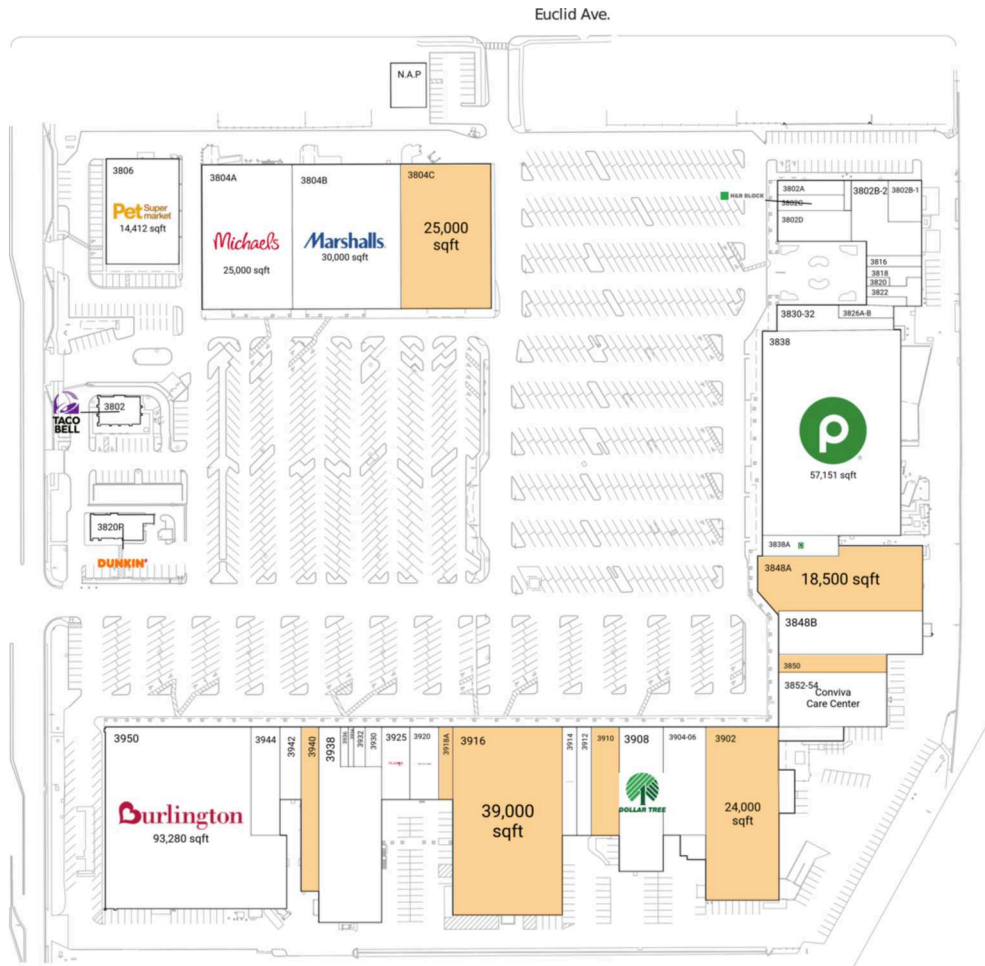

Britton Plaza

Tampa-St. Petersburg-Clearwater, FL

27.9072, -82.5057
3802-3950 South Dale Mabry Highway | Tampa, FL 33611

Available Space

3804C	25,000 SF
3848A	18,500 SF
3850	3,750 SF
3902	24,000 SF
3910	6,000 SF
3916	39,000 SF
3918A	2,000 SF
3940	4,500 SF

Current Retailers

N.A.P	South Tampa	0 SF	3830-32	Tapper Pub	2,400 SF
	Cardiology		3838	Publix	57,151 SF
3802	Taco Bell	2,272 SF	3838A	Publix Liquor	0 SF
3802A	Britton Vision	1,840 SF	3848B	The Missing Piece	12,000 SF
3802B-1	Entertainment	2,466 SF	3852-54	Conviva Care Center	11,289 SF
3802B-2	Revue Foundation		3904-06	Tampa Buffet	4,500 SF
	New Level Dance Company	7,534 SF	3908	Dollar Tree	12,000 SF
3802C	H&R Block	2,000 SF	3912	Nail Salon	3,000 SF
3802D	My Salon Suites	3,940 SF	3914	Play It Again Sports	3,000 SF
3804A	Michaels	25,000 SF	3920	Once Upon A Child	4,090 SF
3804B	Marshalls	30,000 SF	3925	Plato's Closet	0 SF
3806	Pet Supermarket	14,412 SF	3930	Radiant Church	1,200 SF
3816	Tampa Shoe Repair	1,200 SF	3932	A.M. Fit Stop	900 SF
3818	South Tampa	1,130 SF	3934	Cell-Dr	405 SF
	Printing		3936	Radiant Church	600 SF
3820	Audibel Hearing Aid Centers	420 SF	3938	Radiant Church	19,600 SF
	Dunkin'	2,683 SF	3942	Greenberg Dental/Orthodontics	3,000 SF
3820P	Skin Science	2,100 SF	3944	Replay Music Exchange	6,000 SF
3824	Gandy Barber Shop	750 SF	3950	Burlington	93,280 SF
3826A-B	Sunset Chiropractic	1,600 SF			