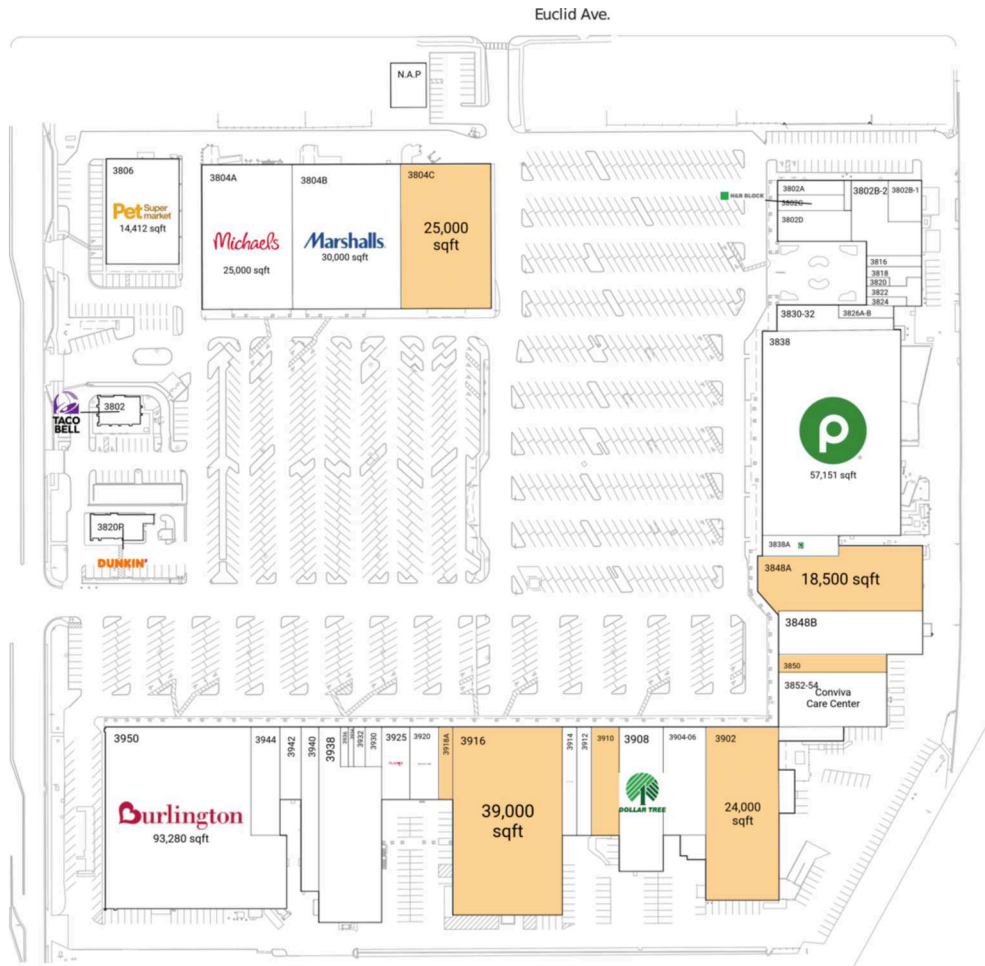

Britton Plaza

Tampa-St. Petersburg-Clearwater, FL

27.9072, -82.5057
3802-3950 South Dale Mabry Highway | Tampa, FL 33611

Available Space

3804C	25,000 SF
3848A	18,500 SF
3850	3,750 SF
3902	24,000 SF
3910	6,000 SF
3916	39,000 SF
3918A	2,000 SF

Current Retailers

N.A.P	South Tampa Cardiology	0 SF	3830-32	Tapper Pub	2,400 SF
3802A	Taco Bell	2,272 SF	3838	Publix	57,151 SF
3802B-1	Britton Vision	1,840 SF	3838A	Publix Liquor	0 SF
3802B-2	Entertainment	2,466 SF	3848B	The Missing Piece	12,000 SF
3802C	Revue Foundation		3852-54	Conviva Care Center	11,289 SF
3802D	New Level Dance Company	7,534 SF	3904-06	Fuji Buffet Tampa	9,000 SF
3804A	H&R Block	2,000 SF	3908	Dollar Tree	12,000 SF
3804B	My Salon Suites	3,940 SF	3912	Nail Salon	3,000 SF
3806	Michaels	25,000 SF	3914	Play It Again Sports	3,000 SF
3816	Marshalls	30,000 SF	3920	Once Upon A Child	4,090 SF
3818	Pet Supermarket	14,412 SF	3925	Plato's Closet	3,910 SF
3820	Tampa Shoe Repair	1,200 SF	3930	Radiant Church	1,200 SF
3820P	South Tampa Printing	1,130 SF	3932	A.M. Fit Stop	900 SF
3822	Audibel Hearing Aid Centers	420 SF	3934	Cell-Dr	405 SF
3824	Dunkin'	2,683 SF	3936	Radiant Church	600 SF
3826A-B	Skin Science	2,100 SF	3938	Radiant Church	19,600 SF
	Gandy Barber Shop	750 SF	3940	Radiant Church	4,500 SF
	Sunset Chiropractic P.A.	1,600 SF	3942	Greenberg Dental/Orthodontics	3,000 SF
			3944	Replay Music Exchange	6,000 SF
			3950	Burlington	93,280 SF