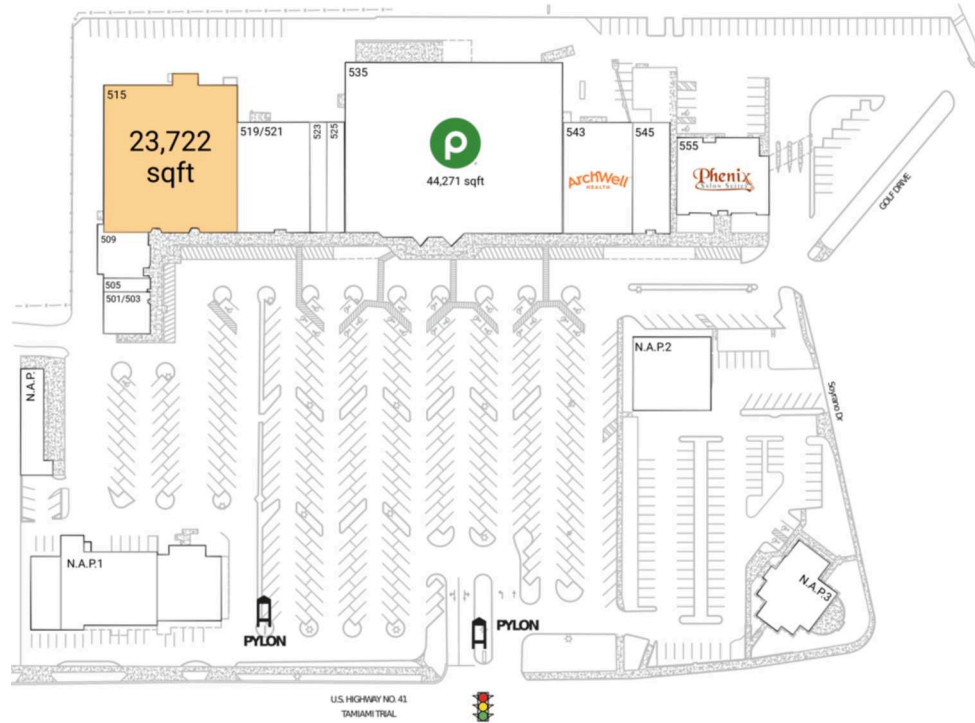

Venice Shopping Center

North Port-Bradenton-Sarasota, FL

27.092, -82.4425
501-555 Tamiami Trail South | Venice, FL 34285

Available Space

515 23,722 SF

Current Retailers

| | | |
|---------|----------------------------|-----------|
| N.A.P. | Tires | 0 SF |
| N.A.P.1 | Dry Cleaners/Liquor | 0 SF |
| N.A.P.2 | The Joe Factor Furniture | 0 SF |
| N.A.P.3 | Venice Chamber Of Commerce | 0 SF |
| 501/503 | Croissant & Co. | 2,347 SF |
| 505 | Venice Island Barber Shop | 755 SF |
| 509 | Massage Luxe | 2,368 SF |
| 519/521 | GTFL Athletics | 9,722 SF |
| 523 | Galaxy Nail & Spa | 2,271 SF |
| 525 | BrewBurger's Pub And Grill | 2,271 SF |
| 535 | Publix | 44,271 SF |
| 543 | ArchWell Health | 9,204 SF |
| 545 | Brewburger's Pub And Grill | 4,870 SF |
| 555 | Phenix Salon Suites | 8,000 SF |