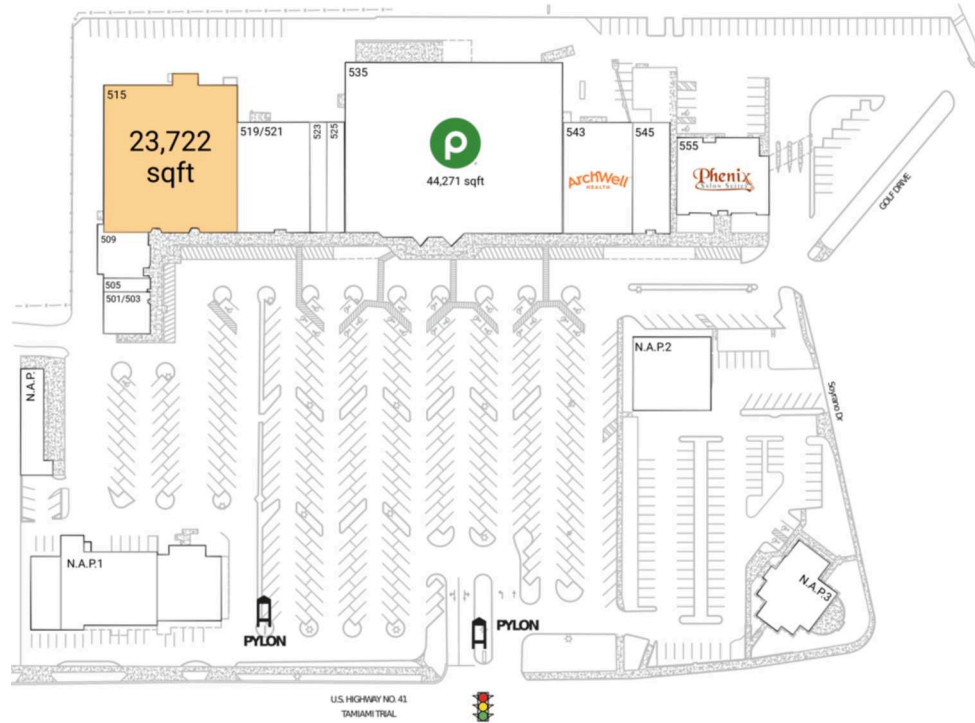

# Venice Shopping Center

North Port-Bradenton-Sarasota, FL

27.092, -82.4425  
501-555 Tamiami Trail South | Venice, FL 34285

## Available Space

515 23,722 SF

## Current Retailers

N.A.P.	Tires	0 SF
N.A.P.1	Dry Cleaners/Liquor	0 SF
N.A.P.2	The Joe Factor Furniture	0 SF
N.A.P.3	Venice Chamber Of Commerce	0 SF
501/503	Croissant & Co.	2,347 SF
505	Venice Island Barber Shop	755 SF
509	Massage Luxe	2,368 SF
519/521	GTFL Athletics	9,722 SF
523	Galaxy Nail & Spa	2,271 SF
525	BrewBurger's Pub And Grill	2,271 SF
535	Publix	44,271 SF
543	ArchWell Health	9,204 SF
545	Brewburger's Pub And Grill	4,870 SF
555	Phenix Salon Suites	8,000 SF