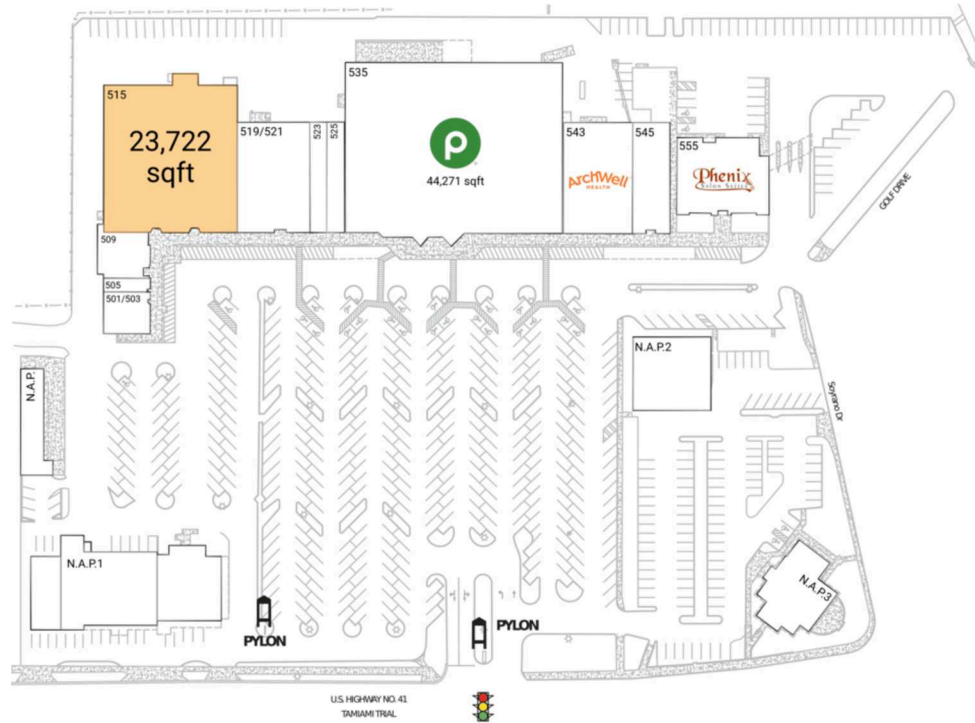

Venice Shopping Center

North Port-Bradenton-Sarasota, FL

27.092, -82.4425
501-555 Tamiami Trail South | Venice, FL 34285

Available Space

515 23,722 SF

Current Retailers

N.A.P.	Tires	0 SF
N.A.P.1	Dry Cleaners/Liquor	0 SF
N.A.P.2	The Joe Factor Furniture	0 SF
N.A.P.3	Venice Chamber Of Commerce	0 SF
501/503	Croissant & Co.	2,347 SF
505	Venice Island Barber Shop	755 SF
509	Massage Luxe	2,368 SF
519/521	GTFL Athletics	9,722 SF
523	Galaxy Nail & Spa	2,271 SF
525	BrewBurger's Pub And Grill	2,271 SF
535	Publix	44,271 SF
543	ArchWell Health	9,204 SF
545	Brewburger's Pub And Grill	4,870 SF
555	Phenix Salon Suites	8,000 SF