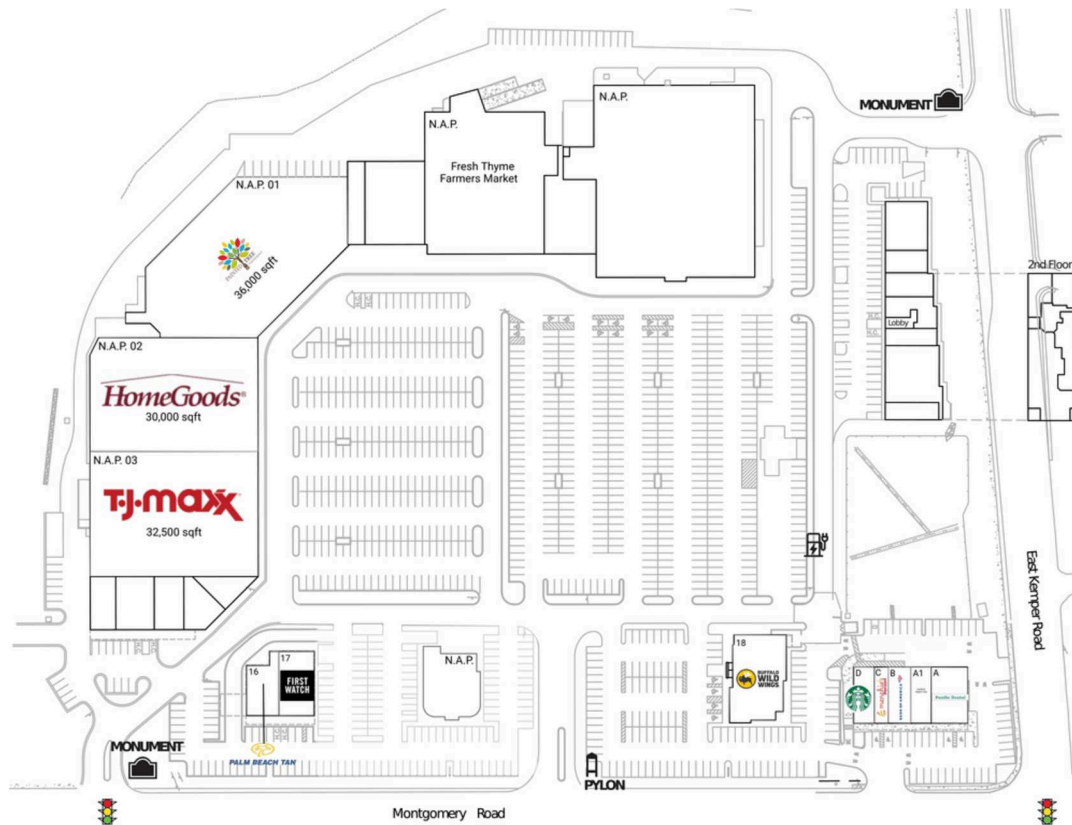

Harpers Station

Cincinnati, OH-KY-IN

39.2715, -84.3304
11315 Montgomery Road | Cincinnati, OH 45249

Current Retailers

A	Pacific Dental	3,200 SF
A1	Carefirst Urgent Care	1,800 SF
B	Bank Of America	1,994 SF
C	Menchie's Frozen Yogurt	1,248 SF
D	Starbucks	1,793 SF
N.A.P.	Occupied	0 SF
N.A.P. 01	Painted Tree Marketplace	36,000 SF
N.A.P. 02	HomeGoods	30,000 SF
N.A.P. 03	T.J. Maxx	32,500 SF
16	Palm Beach Tan	2,500 SF
17	First Watch	3,500 SF
18	Buffalo Wild Wings	8,200 SF