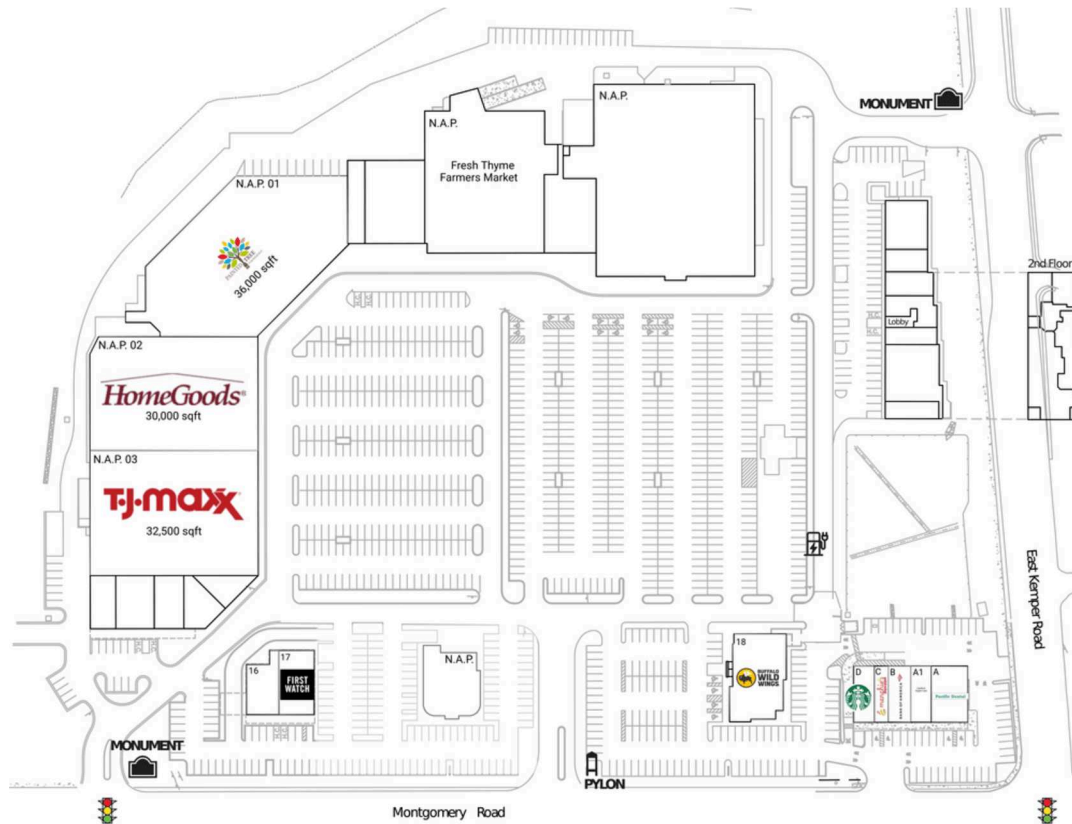

# Harpers Station

Cincinnati, OH-KY-IN

39.2715, -84.3304  
11315 Montgomery Road | Cincinnati, OH 45249

## Current Retailers

A	Pacific Dental	3,200 SF
A1	Carefirst Urgent Care	1,800 SF
B	Bank Of America	1,994 SF
C	Menchie's Frozen Yogurt	1,248 SF
D	Starbucks	1,793 SF
N.A.P.	Occupied	0 SF
N.A.P. 01	Painted Tree Marketplace	36,000 SF
N.A.P. 02	HomeGoods	30,000 SF
N.A.P. 03	T.J. Maxx	32,500 SF
16	Brassica	2,500 SF
17	First Watch	3,500 SF
18	Buffalo Wild Wings	8,200 SF