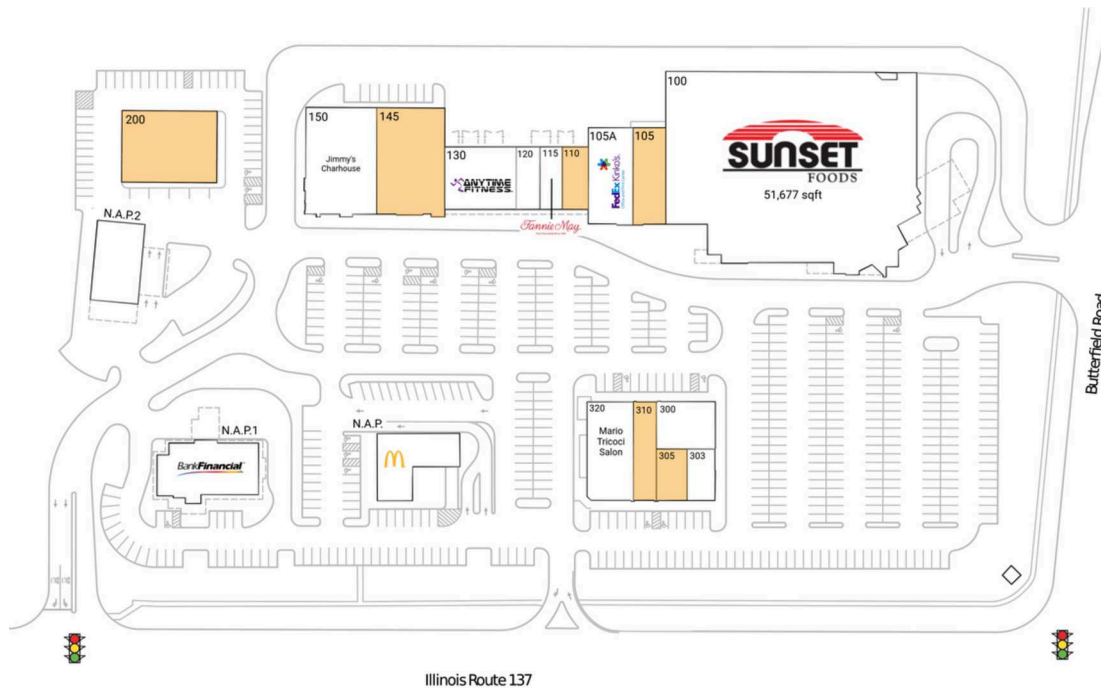

Butterfield Square

Chicago-Naperville-Elgin, IL-IN

42.3047, -87.9812

1413-1451 Peterson Road | Libertyville, IL 60048-1001

Available Space

105	3,500 SF
110	1,800 SF
145	8,045 SF
200	7,500 SF
305	1,252 SF
310	2,500 SF

Current Retailers

N.A.P.	McDonald's	0 SF
N.A.P.1	BankFinancial	0 SF
N.A.P.2	A.W. Zengeler Cleaners	0 SF
100	Sunset Foods	51,677 SF
105A	FedEx Kinko's	4,500 SF
115	Fannie May Candies	1,527 SF
120	Meat N' Melt	1,625 SF
130	Anytime Fitness	4,898 SF
150	Jimmy's Charhouse	8,240 SF
300	Ivy Rehab	3,034 SF
303	Pikus Eye Care	1,585 SF
320	Mario Tricoci Salon	5,000 SF