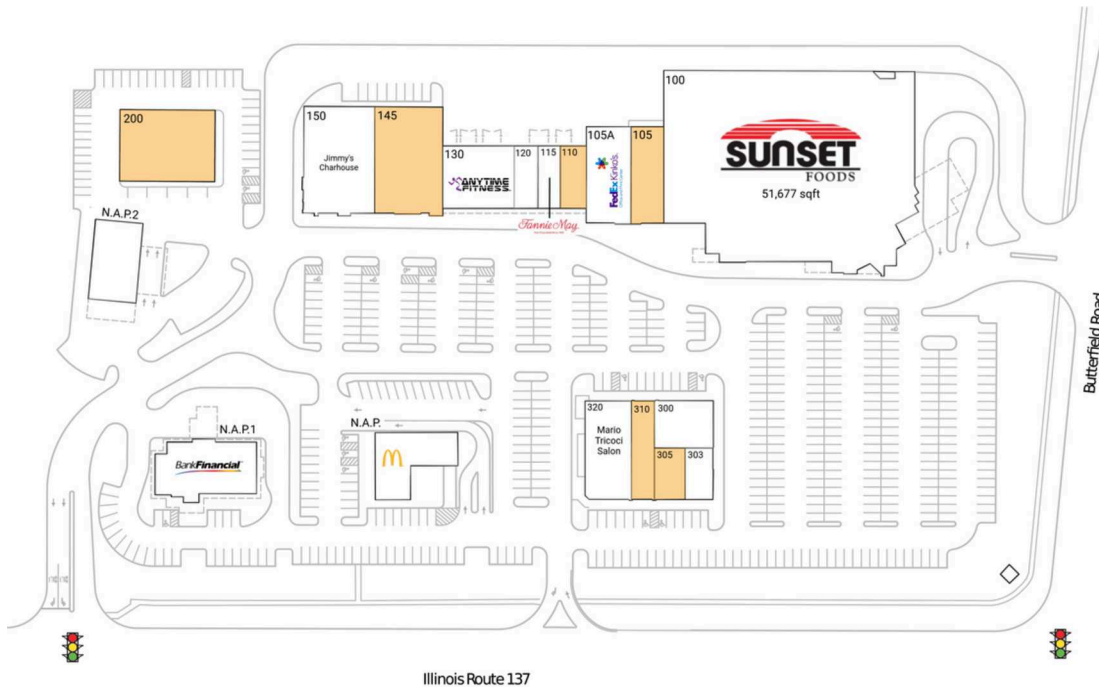

Butterfield Square

Chicago-Naperville-Elgin, IL-IN

42.3047, -87.9812

1413-1451 Peterson Road | Libertyville, IL 60048-1001

Available Space

105	3,500 SF
110	1,800 SF
145	8,045 SF
200	7,500 SF
305	1,252 SF
310	2,500 SF

Current Retailers

N.A.P.	McDonald's	0 SF
N.A.P.1	BankFinancial	0 SF
N.A.P.2	A.W. Zengeler Cleaners	0 SF
100	Sunset Foods	51,677 SF
105A	FedEx Kinko's	4,500 SF
115	Fannie May Candies	1,527 SF
120	Meat N' Melt	1,625 SF
130	Anytime Fitness	4,898 SF
150	Jimmy's Charhouse	8,240 SF
300	Ivy Rehab	3,034 SF
303	Pikus Eye Care	1,585 SF
320	Mario Tricoci Salon	5,000 SF