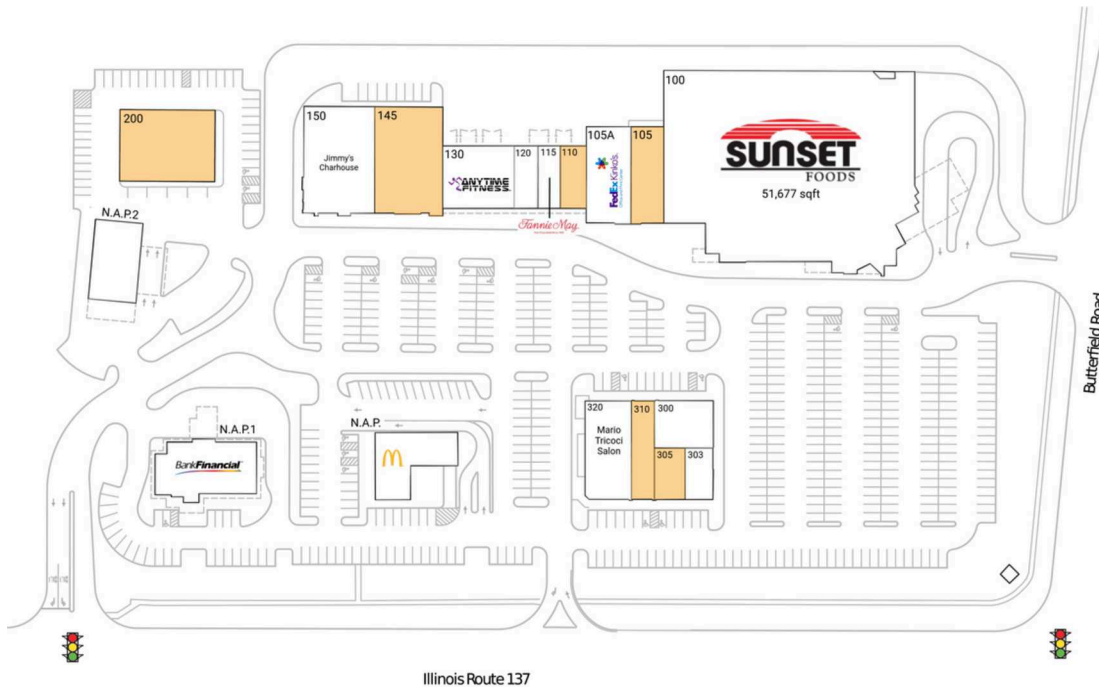

# Butterfield Square

Chicago-Naperville-Elgin, IL-IN

42.3047, -87.9812

1413-1451 Peterson Road | Libertyville, IL 60048-1001

Illinois Route 137

Butterfield Road

## Available Space

105	3,500 SF
110	1,800 SF
145	8,045 SF
200	7,500 SF
305	1,252 SF
310	2,500 SF

## Current Retailers

N.A.P.	McDonald's	0 SF
N.A.P.1	BankFinancial	0 SF
N.A.P.2	A.W. Zengeler Cleaners	0 SF
100	Sunset Foods	51,677 SF
105A	FedEx Kinko's	4,500 SF
115	Fannie May Candies	1,527 SF
120	Meat N' Melt	1,625 SF
130	Anytime Fitness	4,898 SF
150	Jimmy's Charhouse	8,240 SF
300	Ivy Rehab	3,034 SF
303	Pikus Eye Care	1,585 SF
320	Mario Tricoci Salon	5,000 SF