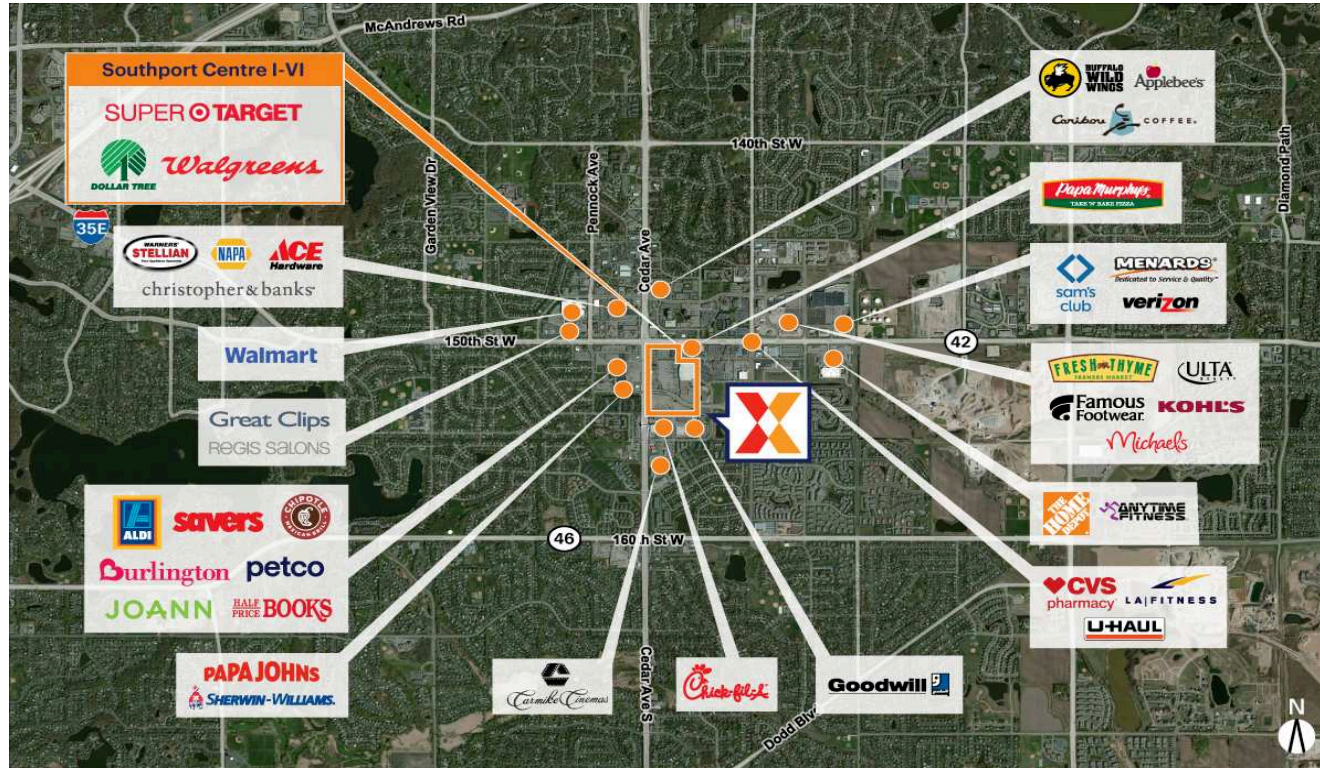

Southport Centre I-VI

Minneapolis-St. Paul-Bloomington, MN-WI

44.7284, -93.2149

15300 Cedar Avenue | Apple Valley, MN 55124-3400