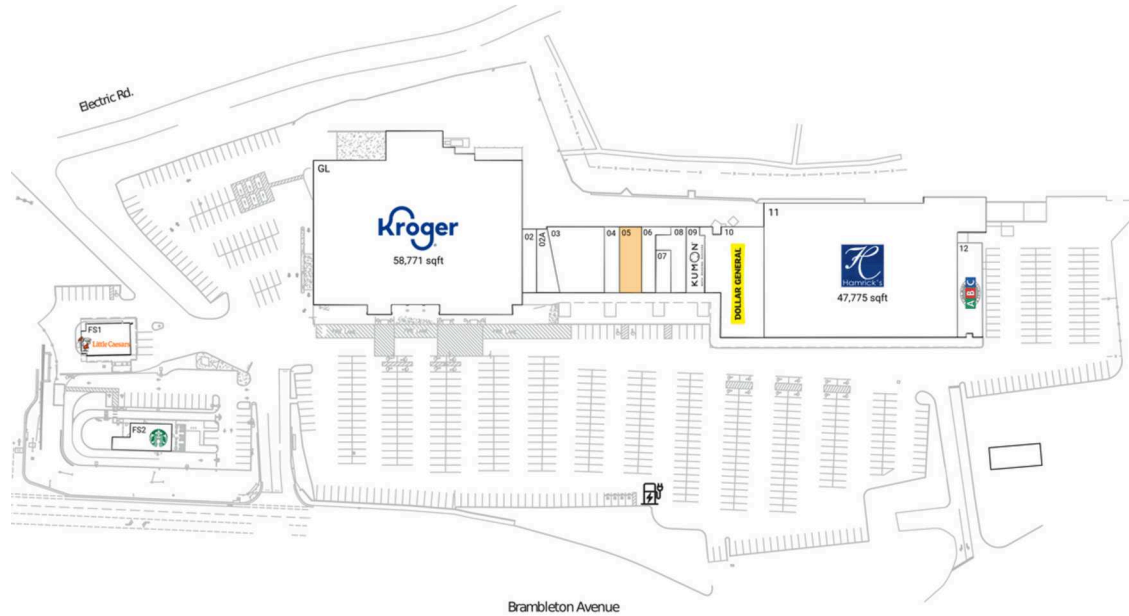

Cave Spring Corners

Roanoke, VA

37.2332, -80.0086
3971 Brambleton Avenue, Southwest | Roanoke, VA 24018

Available Space

05 2,554 SF

Current Retailers

| | | |
|-----|----------------------|-----------|
| FS1 | Little Caesars Pizza | 2,500 SF |
| FS2 | Starbucks | 2,130 SF |
| GL | Kroger | 58,771 SF |
| 02 | Nails & Spa Center | 1,600 SF |
| 02A | Teppan Express | 1,786 SF |
| 03 | Banner's Hallmark | 5,909 SF |
| 04 | Capriotti's | 1,748 SF |
| 06 | Dragon China | 1,920 SF |
| 07 | Cost Cutters | 1,120 SF |
| 08 | Tobacco Land & Vape | 2,178 SF |
| 09 | Kumon | 2,055 SF |
| 10 | Dollar General | 9,950 SF |
| 11 | Hamrick's | 47,775 SF |
| 12 | ABC Liquor | 4,200 SF |

Garst Mill Rd

Brambleton Avenue

1704