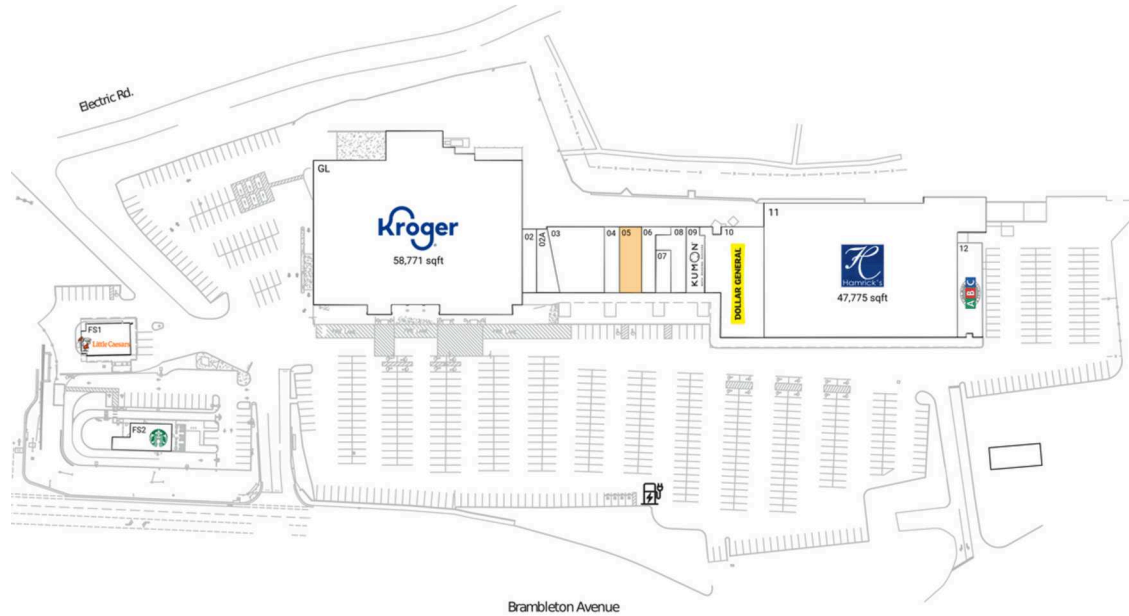

Cave Spring Corners

Roanoke, VA

37.2332, -80.0086
3971 Brambleton Avenue, Southwest | Roanoke, VA 24018

Available Space

05 2,554 SF

Current Retailers

FS1	Little Caesars Pizza	2,500 SF
FS2	Starbucks	2,130 SF
GL	Kroger	58,771 SF
02	Nails & Spa Center	1,600 SF
02A	Teppan Express	1,786 SF
03	Banner's Hallmark	5,909 SF
04	Capriotti's	1,748 SF
06	Dragon China	1,920 SF
07	Cost Cutters	1,120 SF
08	Tobacco Land & Vape	2,178 SF
09	Kumon	2,055 SF
10	Dollar General	9,950 SF
11	Hamrick's	47,775 SF
12	ABC Liquor	4,200 SF

Garst Mill Rd

Brambleton Avenue

1704