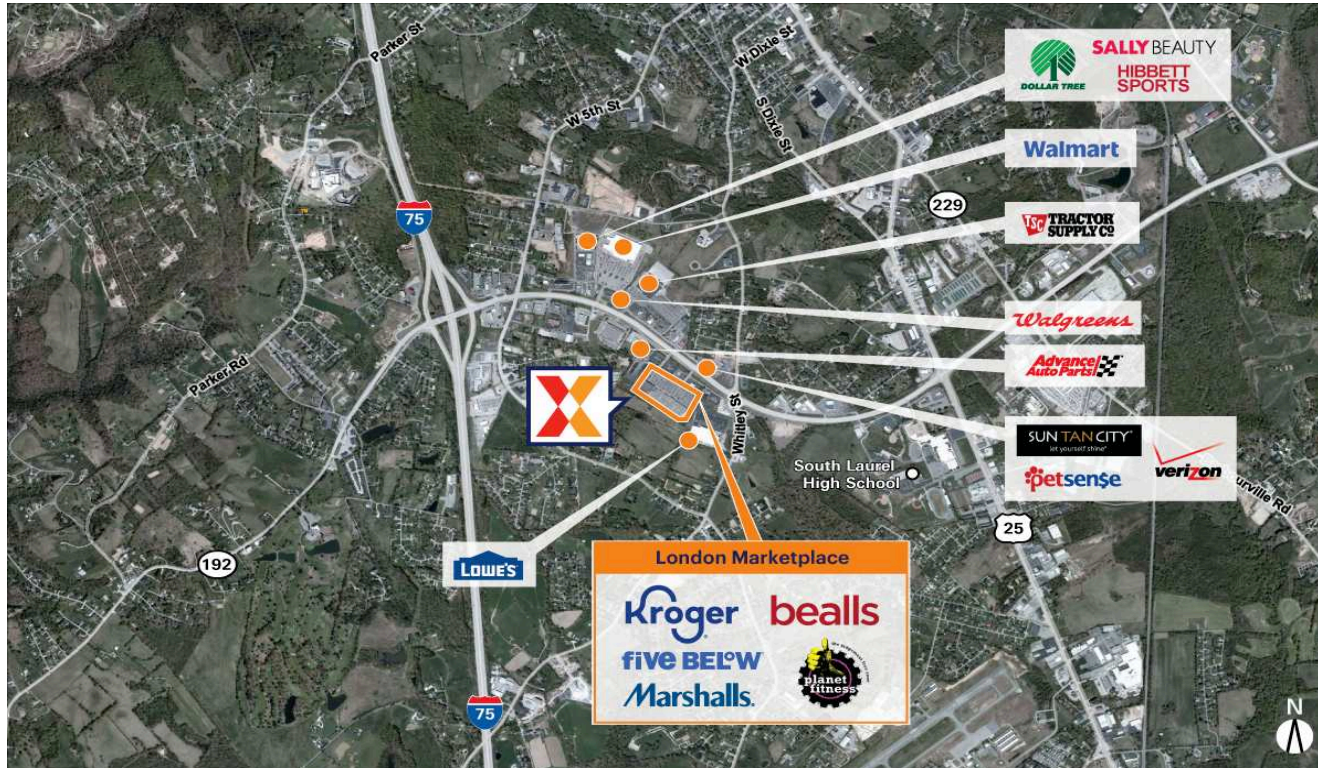

# London Marketplace

Corbin, KY

37.1067, -84.0887  
1710 West Highway 192 | London, KY 40741

Center Size: 166,026 SF

Demographics	3 Mile	5 Mile	10 Mile
	17,346	29,157	59,025
	7,062	11,396	22,934
	\$66,083	\$66,112	\$61,560

Excellent location on KY 192 just off I-75, drawing from surrounding counties, on main retail corridor in London, KY

Ranked as the market's most highly trafficked shopping center with 53K+ visits daily and 2.7M+ annually (Placer.ai 2024)

Kroger-anchored center along with top national brands such as Marshalls, Five Below, Claire's & SHOE SHOW

Strong daytime population of 26K+ within 3 miles

Proximity to South Laurel High School with 1,100 students (Nat'l Center for Education Statistics 2023-24), 150-bed Saint Joseph London Hospital (Dept of Homeland Security 2024) and the London-Corbin Airport

## Current Retailers

PAD	Kroger Fuel Center	1 SF
01	Marshalls	23,941 SF
01C	Kohl's	36,408 SF
01D	Planet Fitness	22,306 SF
01E	Five Below	8,980 SF
02	Cato	5,525 SF
03	SHOE SHOW	2,800 SF
04	Bealls	20,574 SF
05	Top Nails	1,600 SF
6A	Claire's	1,600 SF
6B	Mariner Finance	1,600 SF
07	Kroger	40,492 SF