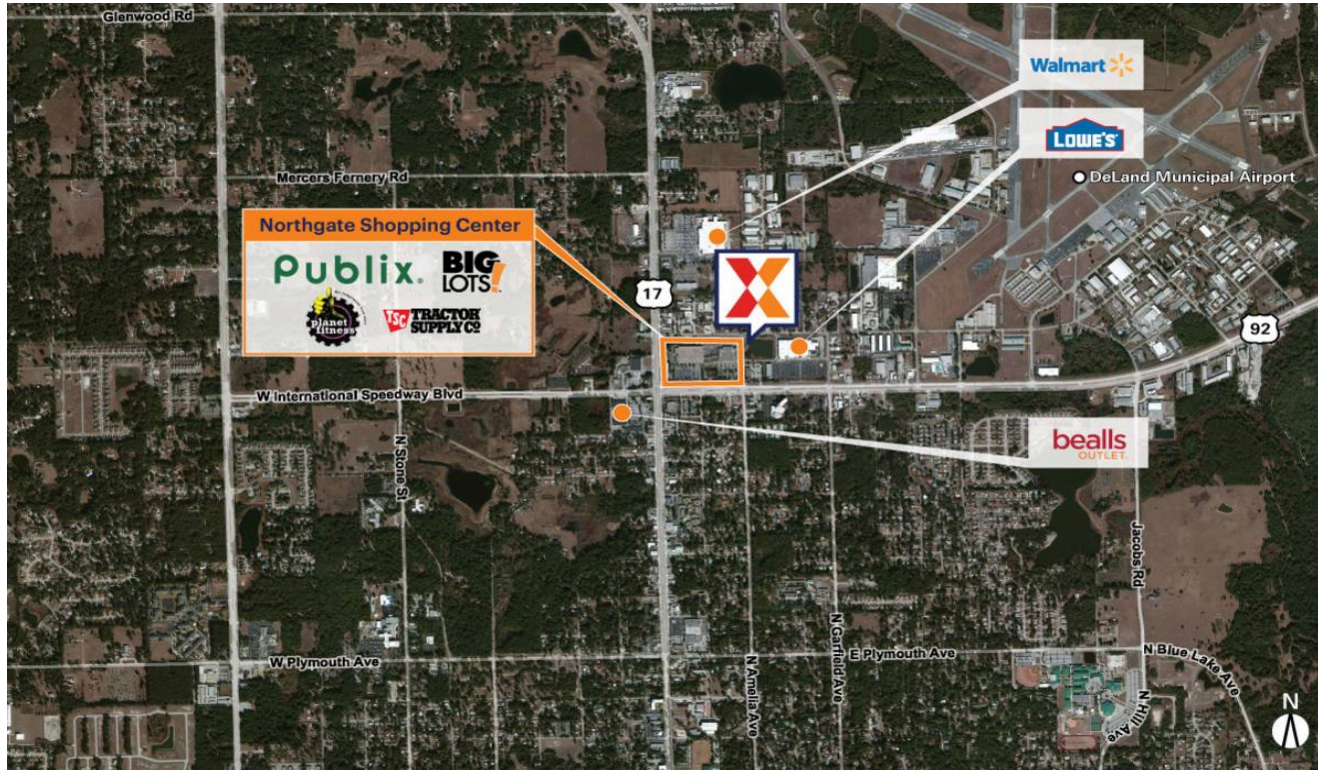

# Northgate Shopping Center

Deltona-Daytona Beach-Ormond Beach, FL

29.0549, -81.3036

101 East International Speedway | DeLand, FL 32724

Center Size: 182,454 SF

Demographics	1 Mile	3 Mile	5 Mile
	4,544	41,538	63,196
	1,806	16,507	25,251
	\$58,216	\$56,875	\$58,428

Highly trafficked center with Publix drawing an average of 26,000+ customers/week

Located near Stetson University with 3,900+ students

High visibility from 34,000+ vehicles daily

# Northgate Shopping Center

Deltona-Daytona Beach-Ormond Beach, FL

29.0549, -81.3036

101 East International Speedway | DeLand, FL 32724

## Current Retailers

N.A.P	Pet Supermarket	0 SF
N.A.P.	Taco Bell	0 SF
N.A.P. 1	SunTrust Bank	0 SF
01	Big Lots	45,000 SF
01A	Planet Fitness	21,867 SF
01C	Tractor Supply Company	33,281 SF
02B	Sprint	2,060 SF
03	Coast Dental	1,957 SF
3A	China King	1,470 SF
04	H&R Block	1,400 SF
05	Cato	3,600 SF
06	Nail Salon	1,200 SF
07	Hair Cuttery	1,050 SF
08A	Publix Liquor	1,400 SF
08B	GNC	1,400 SF
09	Publix	56,000 SF