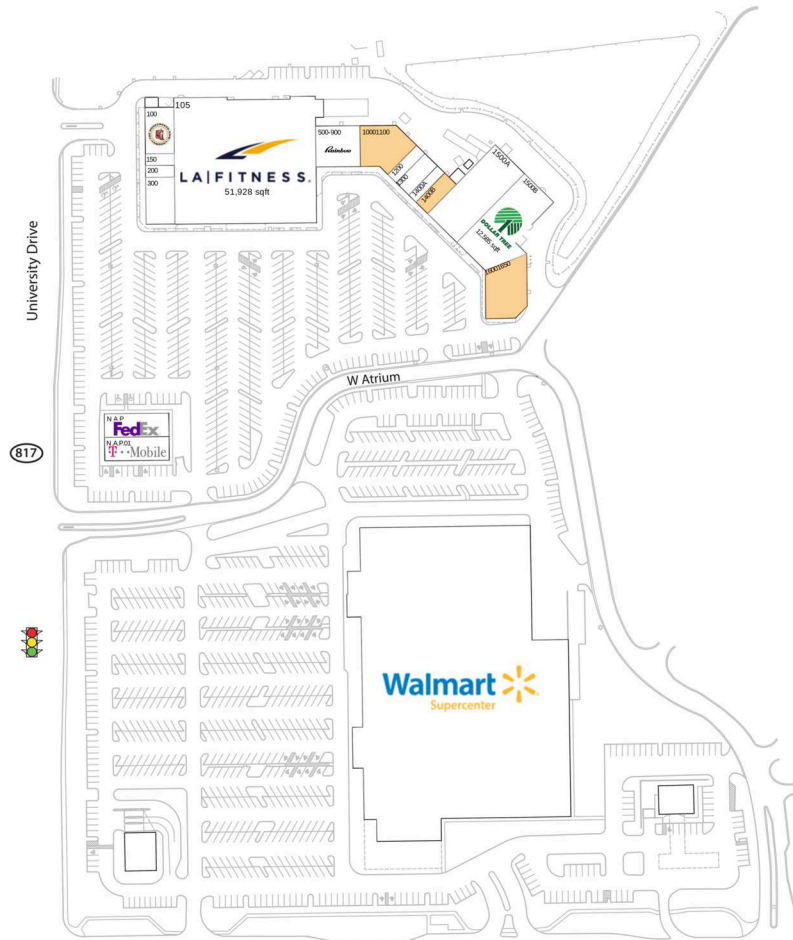

Sunrise Town Center

Miami-Fort Lauderdale-Pompano Beach, FL

26.1677, -80.2562

3426 North University Drive | Sunrise, FL 33351

Available Space

1400B	1,950 SF
10001100	5,393 SF
16001650	6,415 SF

Current Retailers

N.A.P	Walmart Supercenter	0 SF
N.A.P.	FedEx	0 SF
N.A.P.01	T-Mobile	0 SF
100	Honey Baked Ham	4,000 SF
105	LA Fitness	51,928 SF
150	Lukma Capilli Dominican Salon	1,000 SF
200	Fox Tax Services	1,000 SF
300	South Florida Home Dialysis Therapies	3,027 SF
500-900	Rainbow	5,600 SF
1200	Nail Salon	1,400 SF
1300	ABC International (Gifts)	2,100 SF
1400A	ABC International (Jewelry)	1,200 SF
1500A	Patel Brothers	11,538 SF
1500B	Dollar Tree	12,585 SF