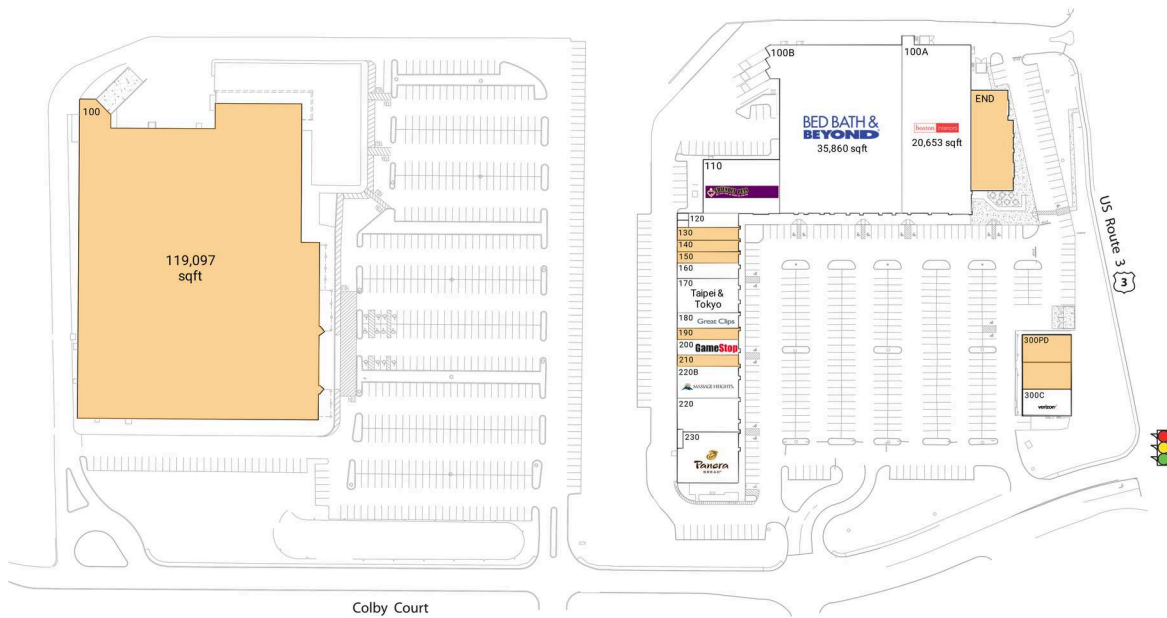

# Bedford Grove

Manchester-Nashua, NH

42.9643, -71.4834

3-5 Colby Court | Bedford, NH 03110-6426

## Available Space

END	0 SF
100	119,097 SF
130	1,321 SF
140	1,200 SF
150	1,200 SF
190	1,200 SF

## Pad Opportunities

300PD	4,472 SF/0.2
-------	--------------

## Current Retailers

100A	Boston Interiors	20,653 SF
100B	Bed Bath & Beyond	35,860 SF
110	Friendly Pets	7,000 SF
120	Creative Nail Designs	1,203 SF
160	H2O Salon	1,600 SF
170	Taipei & Tokyo	3,600 SF
180	Great Clips	1,600 SF
200	GameStop	1,600 SF
210	T-Mobile	1,200 SF
220	Aspen Dental	3,520 SF
220B	Massage Heights	3,320 SF
230	Panera Bread	5,160 SF
300C	Verizon Wireless	2,000 SF