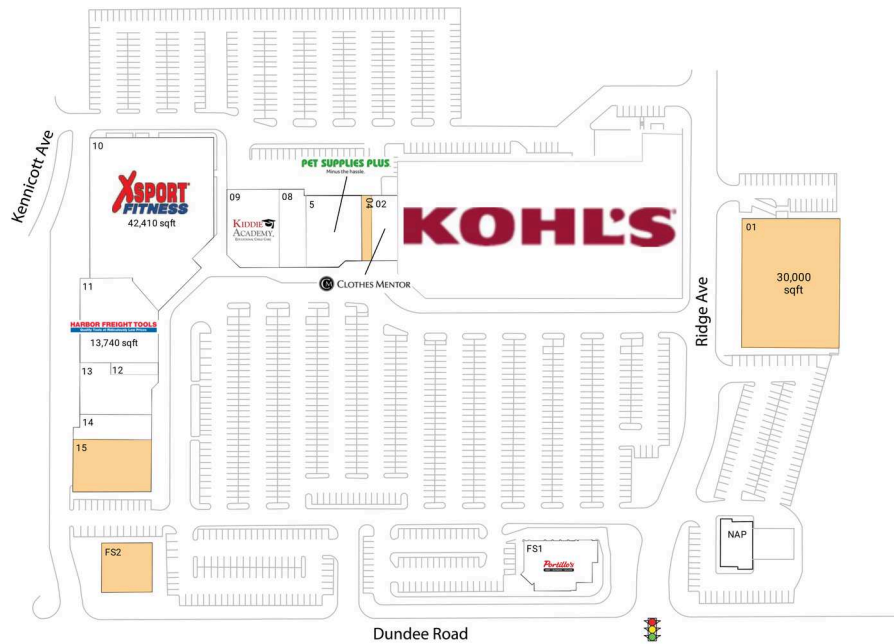

Ridge Plaza

Chicago-Naperville-Elgin, IL-IN-WI

42.1404, -87.9929

862-902 Dundee Road | Arlington Heights, IL 60004

Available Space

FS2	6,000 SF
01	30,000 SF
04	1,530 SF
15	9,600 SF

Current Retailers

FS1	Portillo's	7,930 SF
N.A.P	Kohl's	0 SF
02	Clothes Mentor	4,057 SF
5	Pet Supplies Plus	8,470 SF
08	Rok Bon Ki Steakhouse	4,902 SF
09	Kiddie Academy	9,400 SF
10	XSport Fitness	42,410 SF
11	Harbor Freight Tools	13,740 SF
12	Hair Line	1,313 SF
13	The Furniture Shop	7,838 SF
14	Affordable Dentures & Implants	4,453 SF