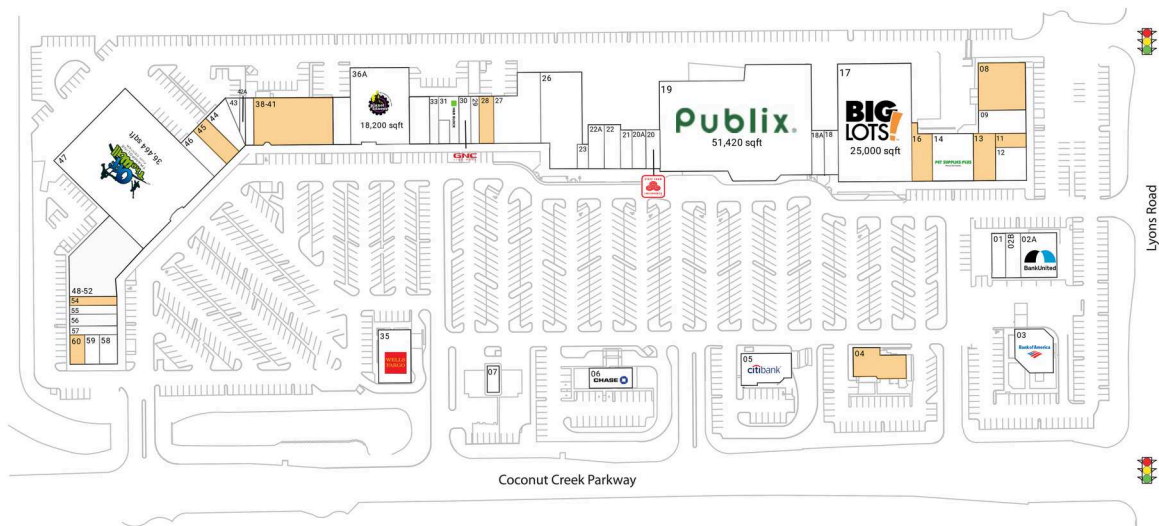

# Coconut Creek Plaza

Miami-Fort Lauderdale-Pompano Beach, FL

26.2454, -80.1887

4801-4967 Coconut Creek Parkway | Coconut Creek, FL 33063

## Available Space

08	5,824 SF
11	1,250 SF
13	2,550 SF
16	2,800 SF
28	2,000 SF
38-41	10,800 SF
45	2,400 SF
54	1,200 SF
60	1,250 SF

## Pad Opportunities

04	3,275 SF/0.1
----	--------------

## Current Retailers

01	Edward Jones	1,535 SF		Church	
02A	Bank United	4,000 SF	27	Ballet Elite	8,000 SF
02B	Profile By Sanford	2,500 SF	29	Coconut Creek	1,136 SF
03	Bank Of America	3,900 SF		Podiatry Assoc.	
05	Citi	4,235 SF	30	GNC	1,600 SF
06	Chase	2,483 SF	31	H&R Block	2,050 SF
07	BP Products North America, Inc	3,522 SF	33	Allied Hearing Aid	1,200 SF
			35	Wells Fargo	4,783 SF
09	Laundromart	3,112 SF	36A	Planet Fitness	18,200 SF
12	Team Creek Martial Arts	3,000 SF	42A	Brixmor Storage	792 SF
			43	Hair Cuttery	700 SF
14	Pet Supplies Plus	6,370 SF	44	Coconut Creek Academy	3,409 SF
17	Big Lots	25,000 SF		Escape Room Florida	2,400 SF
18	Divia Nail Bar	1,740 SF	46	Off The Wall Trampoline	36,464 SF
18A	Publix Liquor	1,973 SF	47	Career Source Of Broward County	8,765 SF
19	Publix	51,420 SF		Touch Of Excellence	1,200 SF
20	State Farm	1,412 SF	48-52	Natural Hair Haven	1,600 SF
20A	Johnny Pies	1,155 SF		Orchids Spa	1,250 SF
21	Hair Cuttery	1,050 SF		MetroPCS	1,500 SF
22	Chase Nails	1,975 SF	55	Estrella Insurance	1,250 SF
22A	Golden Krust	1,834 SF	56		
23	Faith Laundry And Dry Cleaning	1,157 SF	57		
			58		
26	Faith World Harvest	10,300 SF	59		