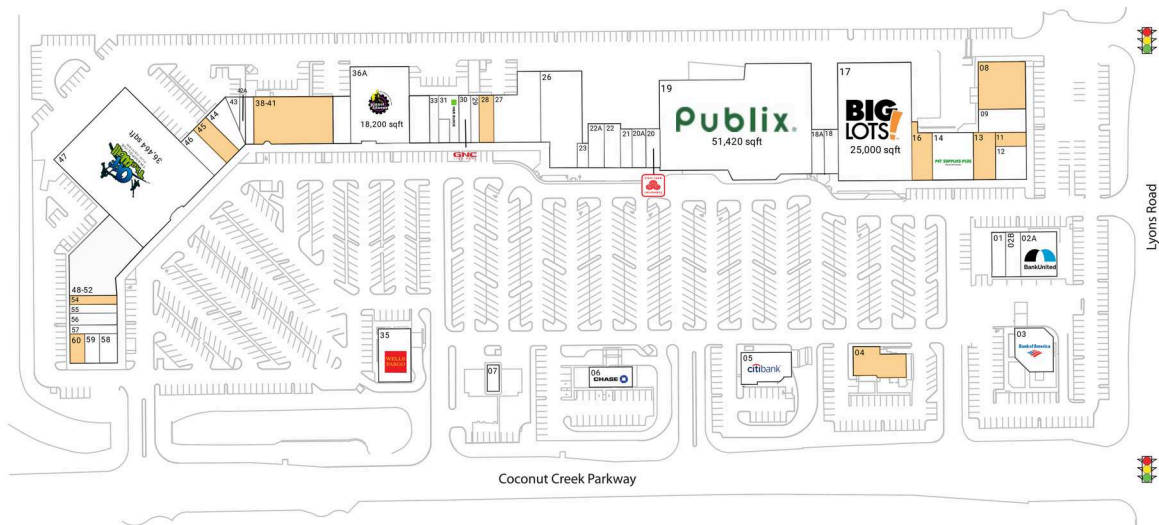

Highly trafficked center with Publix drawing an average of 23,000+ customers/week

Close proximity to Broward College, Atlantic Technical College and Coconut Creek High School with a total student enrollment of 75,000+

High visibility on Coconut Creek Pkwy from 26,000+ vehicles daily

Surrounded by a dense population of 143,000+ within a 3-mile radius

Strong lineup of national retailers including Big Lots, Planet Fitness, GNC and Rainbow

## Available Space

08	5,824 SF
11	1,250 SF
13	2,550 SF
16	2,800 SF
28	2,000 SF
38-41	10,800 SF
45	2,400 SF
54	1,200 SF
60	1,250 SF

## Current Retailers

01	Edward Jones	1,535 SF		Church	
02A	Bank United	4,000 SF	27	Ballet Elite	8,000 SF
02B	Profile By Sanford	2,500 SF	29	Coconut Creek	1,136 SF
03	Bank Of America	3,900 SF		Podiatry Assoc.	
05	Citi	4,235 SF	30	GNC	1,600 SF
06	Chase	2,483 SF	31	H&R Block	2,050 SF
07	BP Products North America, Inc	3,522 SF	33	Allied Hearing Aid	1,200 SF
09	Laundromart	3,112 SF	35	Wells Fargo	4,783 SF
12	Team Creek Martial Arts	3,000 SF	36A	Planet Fitness	18,200 SF
14	Pet Supplies Plus	6,370 SF	42A	BriXmor Storage	792 SF
17	Big Lots	25,000 SF	43	Hair Cuttery	700 SF
18	Divia Nail Bar	1,740 SF	44	Coconut Creek Academy	3,409 SF
18A	Publix Liquor	1,973 SF	46	Escape Room Florida	2,400 SF
19	Publix	51,420 SF	47	Off The Wall Trampoline	36,464 SF
20	State Farm	1,412 SF	48-52	Career Source Of Broward County	8,765 SF
20A	Johnny Pies	1,155 SF	55	Touch Of Excellence	1,200 SF
21	Hair Cuttery	1,050 SF	56	Natural Hair Haven	1,600 SF
22	Chase Nails	1,975 SF	57	Orchids Spa	1,250 SF
22A	Golden Krust	1,834 SF	58	MetroPCS	1,500 SF
23	Faith Laundry And Dry Cleaning	1,157 SF	59	Estrella Insurance	1,250 SF
26	Faith World Harvest	10,300 SF			