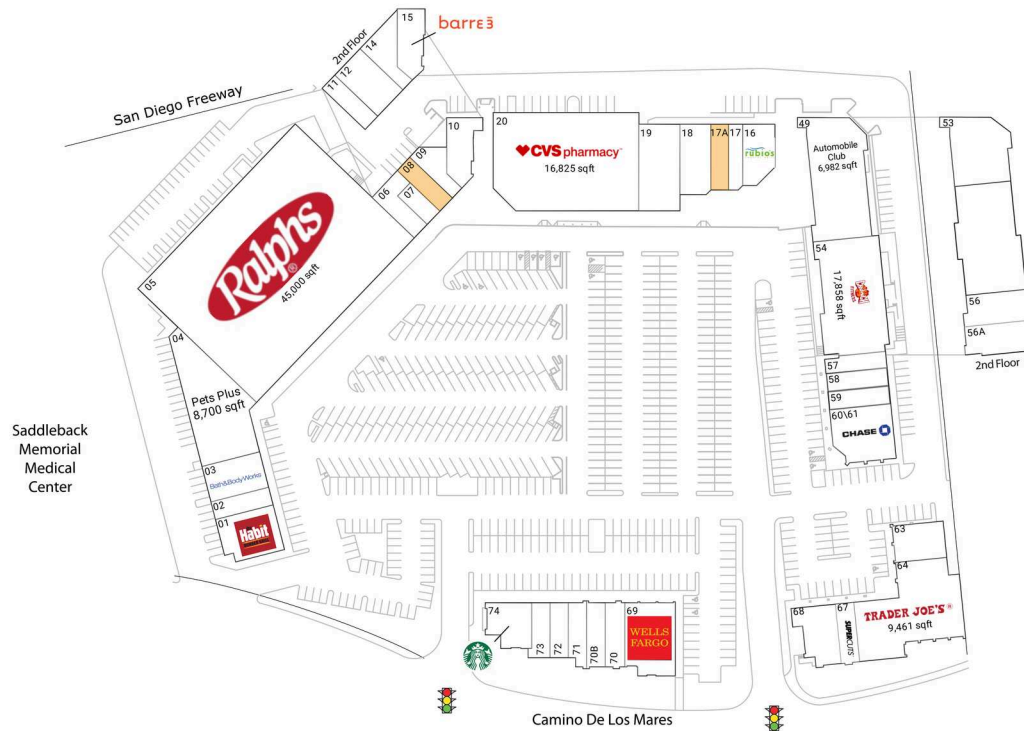

# Ocean View Plaza

Los Angeles-Long Beach-Anaheim, CA

33.4583, -117.652

638 Camino de Los Mares | San Clemente, CA 92673

## Available Space

08	1,300 SF
17A	1,404 SF

## Current Retailers

01	The Habit Burger Grill	3,022 SF
02	Luque's Seaside Optometry	1,286 SF
03	Bath & Body Works	2,600 SF
04	Pets Plus	8,700 SF
05	Ralphs	45,000 SF
06	Celebrity Cleaners	1,700 SF
07	Zia Threading	900 SF
09	European Tailoring	1,431 SF
10	San Clemente Dental	2,106 SF
11	Ocean View Nails	1,208 SF
12	ITan Sun Spray Spa	2,360 SF
14	Southern Roots	1,548 SF
15	Barre3	1,826 SF
16	Rubio's	2,154 SF
17	Nekter Juice Bar	1,098 SF
18	Nothing Bundt Cakes	2,600 SF
19	MemorialCare Medical Group	4,217 SF
20	CVS/Pharmacy	16,825 SF
49	Automobile Club	6,982 SF
53	Image Studios 360	4,472 SF
54	Crunch Fitness	17,858 SF
56	Sunrise Tae Kwon Do	1,171 SF
56A	Beauty Break	1,171 SF
57	Sport Clips	1,198 SF
58	Philly's Best	1,300 SF
59	Flame Broiler	1,300 SF
60/61	Chase	3,718 SF
63	Designer	2,188 SF
64	Trader Joe's	9,461 SF
67	Supercuts	1,316 SF
68	Modern Acupuncture	1,812 SF
69	Wells Fargo	4,429 SF
70	The UPS Store	1,415 SF
70B	Verizon Wireless	1,415 SF
71	The Joint	1,280 SF
72	Yogurtland	1,200 SF
73	Subway	1,192 SF
74	Starbucks	1,800 SF