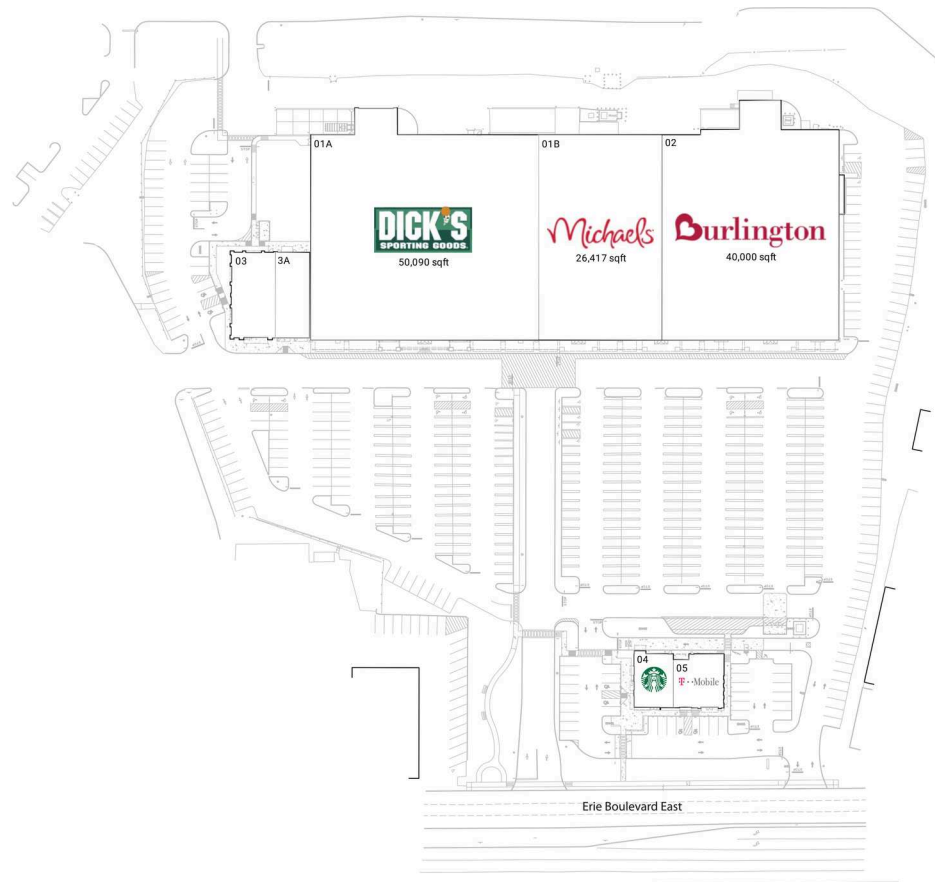

# Erie Canal Centre

Syracuse, NY

43.0449, -76.0668

3469 Erie Blvd | De Witt, NY 13214

## Current Retailers

01A	Dick's Sporting Goods	50,090 SF
01B	Michaels	26,417 SF
02	Burlington Stores	40,000 SF
03	Time Warner Cable	3,938 SF
3A	Smiley Face	3,060 SF
04	Starbucks	2,200 SF
05	T-Mobile	2,800 SF