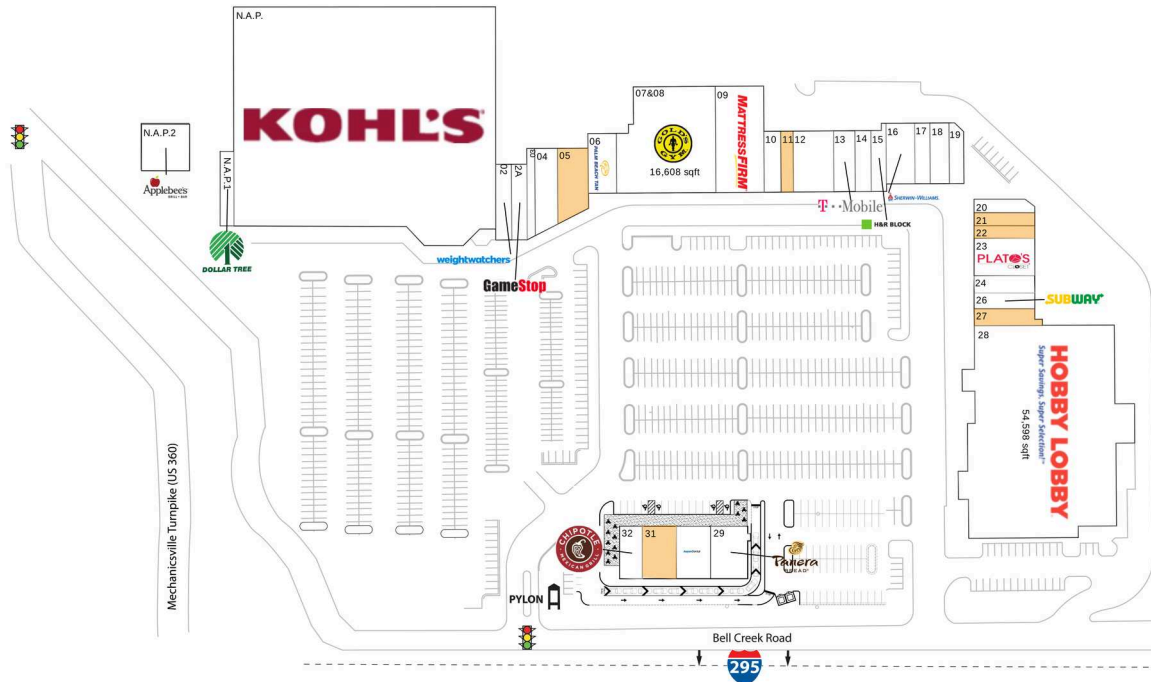

# Hanover Square

Richmond, VA

37.6059, -77.3541

Bell Creek Road | Mechanicsville, VA 23111

## Available Space

05	3,551 SF
11	1,186 SF
21	1,600 SF
22	1,600 SF
27	1,200 SF
31	1,172 SF

## Current Retailers

N.A.P.	Kohl's	0 SF
N.A.P.1	Dollar Tree	0 SF
N.A.P.2	Applebee's	0 SF
02	Weight Watchers	2,000 SF
2A	GameStop	2,000 SF
03	Sally Beauty Supply	1,140 SF
04	Bonchon	3,300 SF
06	Palm Beach Tan	3,200 SF
07&08	Gold's Gym	16,608 SF
09	Mattress Firm	8,720 SF
10	AR Workshop	2,400 SF
12	Gus's Italian Restaurant	4,160 SF
13	T-Mobile	2,240 SF
14	GNC	1,600 SF
15	H&R Block	1,600 SF
16	Sherwin-Williams	3,000 SF
17	Top Nail	1,600 SF
18	OneMain Financial	2,000 SF
19	Mr Fix Cell Phone & Computer	984 SF
20	Tobacco Zone	1,600 SF
23	Plato's Closet	4,800 SF
24	Fuji Asian Cuisine	1,600 SF
26	Subway	1,600 SF
28	Hobby Lobby	54,598 SF
29	Panera Bread	4,565 SF
30	Aspen Dental	3,768 SF
32	Chipotle Mexican Grill	2,228 SF