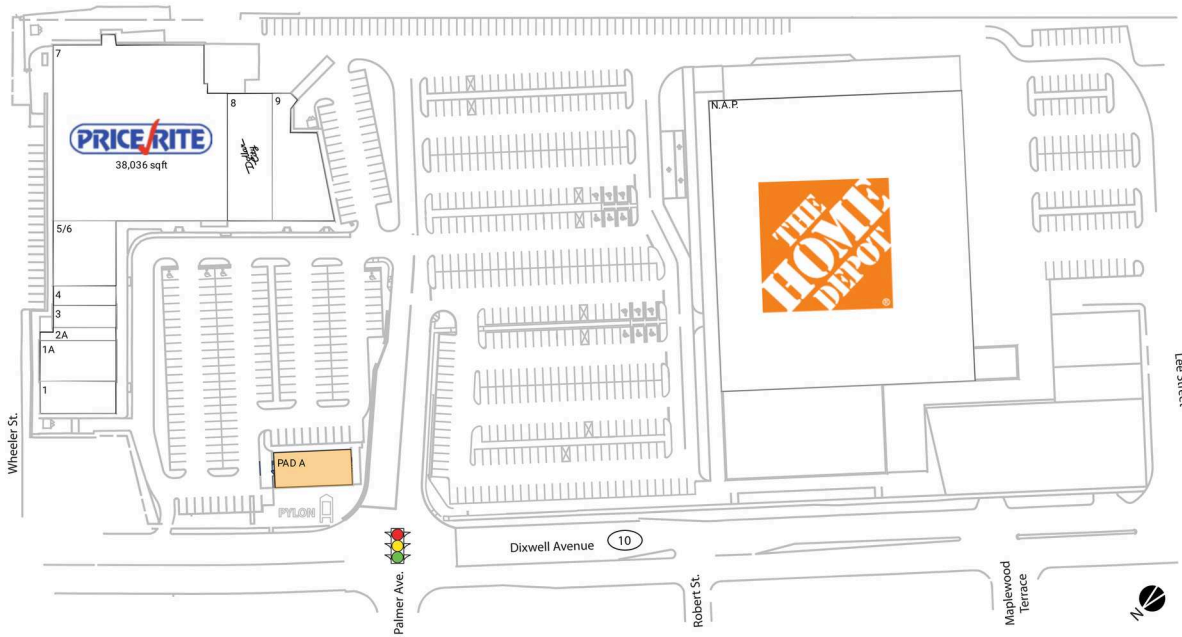

Parkway Plaza - Hamden

New Haven-Milford, CT

41.362, -72.9227

1869 Dixwell Avenue | Hamden, CT 06514

Available Space

PAD A 3,500 SF

Current Retailers

N.A.P.	The Home Depot	0 SF
1	Fred Astaire Dance Studio	3,139 SF
1A	Hair Beauty Supply	3,913 SF
2A	Nail Spa	1,254 SF
3	HearingLife	1,775 SF
4	Parkway Dental	1,662 SF
5/6	Expressions	5,254 SF
7	PriceRite	38,036 SF
8	Dollar City	7,372 SF
9	Sukura Garden Restaurant	6,448 SF