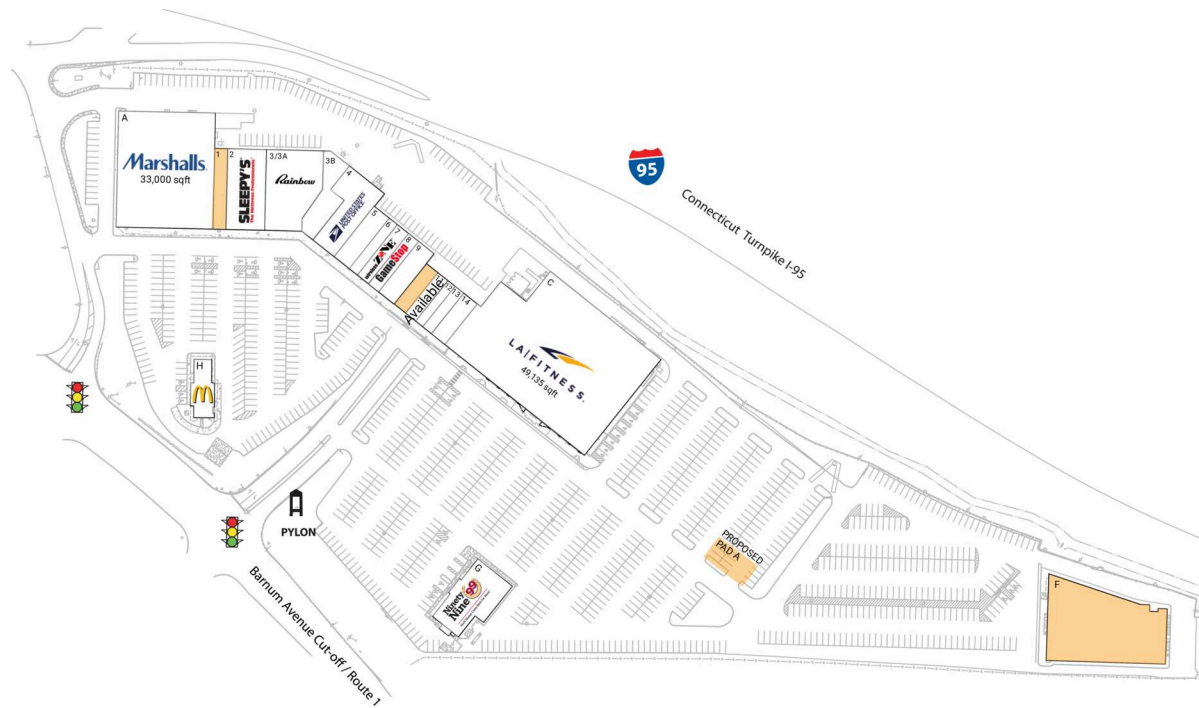

# Stratford Square

Bridgeport-Stamford-Norwalk, CT

41.1976, -73.1236

411 Barnum Avenue Cut-off & US 1 | Stratford, CT 06614

## Available Space

1	2,562 SF
10	1,800 SF

## Pad Opportunities

F	19,374 SF/0.5
PAD A	0 SF/0

## Current Retailers

A	Marshalls	33,000 SF
C	LA Fitness	49,135 SF
G	99 Restaurant & Pub	7,325 SF
H	McDonald's	2,332 SF
2	Sleepy's	7,500 SF
3/3A	Rainbow	9,681 SF
3B	Hong Kong Tokyo	4,180 SF
4	United States Post Office	6,950 SF
5	Premier Oral Surgery	3,000 SF
6	Sally Beauty Supply	1,600 SF
7	Wireless Zone	2,200 SF
8	GameStop	2,000 SF
9	America's Best Contacts & Eyeglasses	3,200 SF
11	T-Mobile	1,600 SF
12	Unique Nails	1,120 SF
13	Great Clips	1,380 SF
14	Villa Pizza	2,139 SF