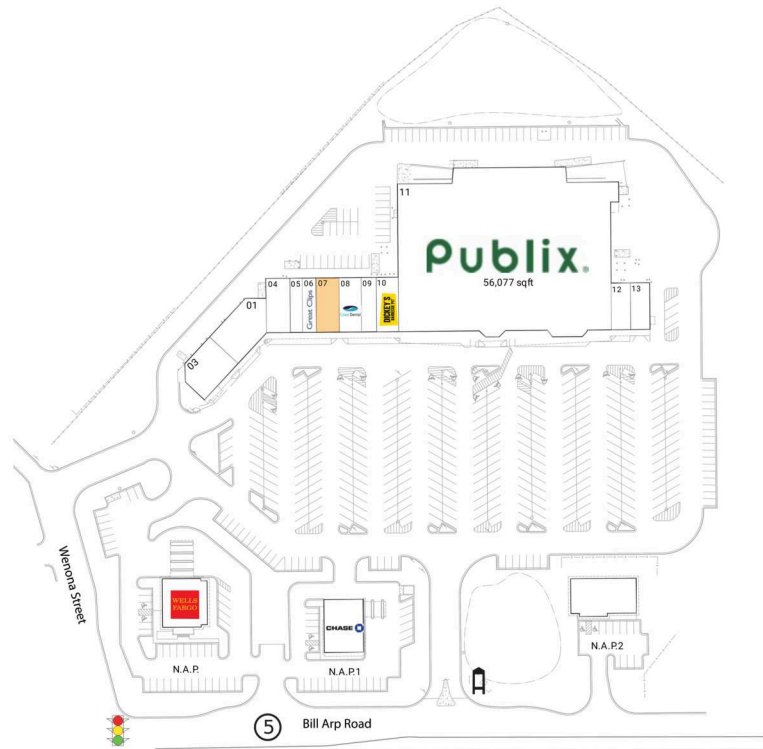

# Cosby Station

Atlanta-Sandy Springs-Alpharetta, GA

33.715, -84.7662

3316 Highway 5 | Douglasville, GA 30135

## Available Space

07 2,100 SF

## Current Retailers

N.A.P	Brown And Gurin, LLC	0 SF
N.A.P.	Wells Fargo	0 SF
N.A.P.1	Chase	0 SF
N.A.P.2	Veterinarian	0 SF
01	Key Autism Services	3,700 SF
03	La Salsa Mexican Restaurant	2,995 SF
04	Nails 1st	2,181 SF
05	United Clothing	1,108 SF
06	Great Clips	1,260 SF
08	Coast Dental	2,010 SF
09	American Family Insurance	1,380 SF
10	Dickey's Barbecue Pit	2,000 SF
11	Publix	56,077 SF
12	World Finance	1,500 SF
13	Lee's Cleaners	1,500 SF