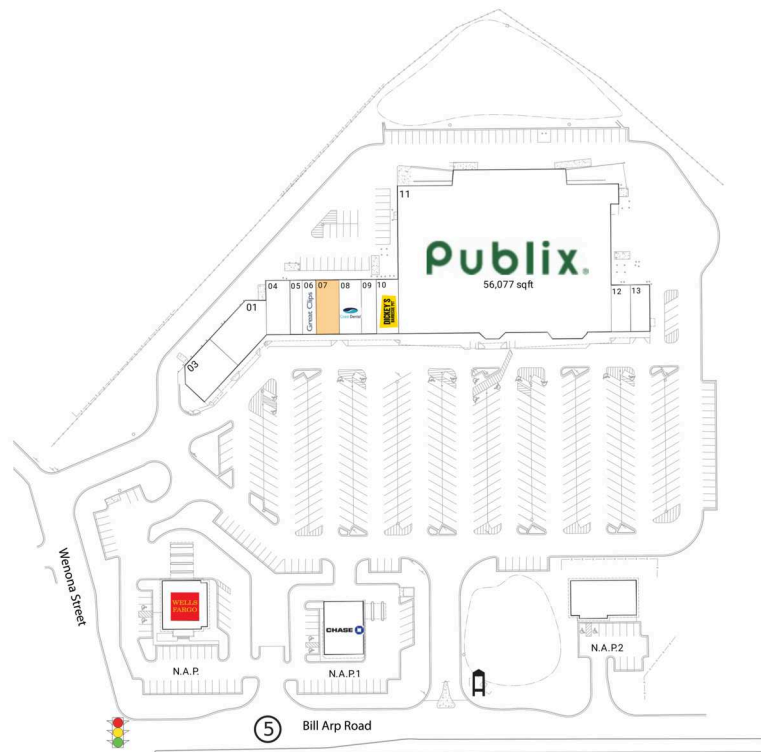

Cosby Station

Atlanta-Sandy Springs-Alpharetta, GA

33.715, -84.7662

3316 Highway 5 | Douglasville, GA 30135

Available Space

07 2,100 SF

Current Retailers

N.A.P	Brown And Gurin, LLC	0 SF
N.A.P.	Wells Fargo	0 SF
N.A.P.1	Chase	0 SF
N.A.P.2	Veterinarian	0 SF
01	Key Autism Services	3,700 SF
03	La Salsa Mexican Restaurant	2,995 SF
04	Nails 1st	2,181 SF
05	United Clothing	1,108 SF
06	Great Clips	1,260 SF
08	Coast Dental	2,010 SF
09	American Family Insurance	1,380 SF
10	Dickey's Barbecue Pit	2,000 SF
11	Publix	56,077 SF
12	World Finance	1,500 SF
13	Lee's Cleaners	1,500 SF