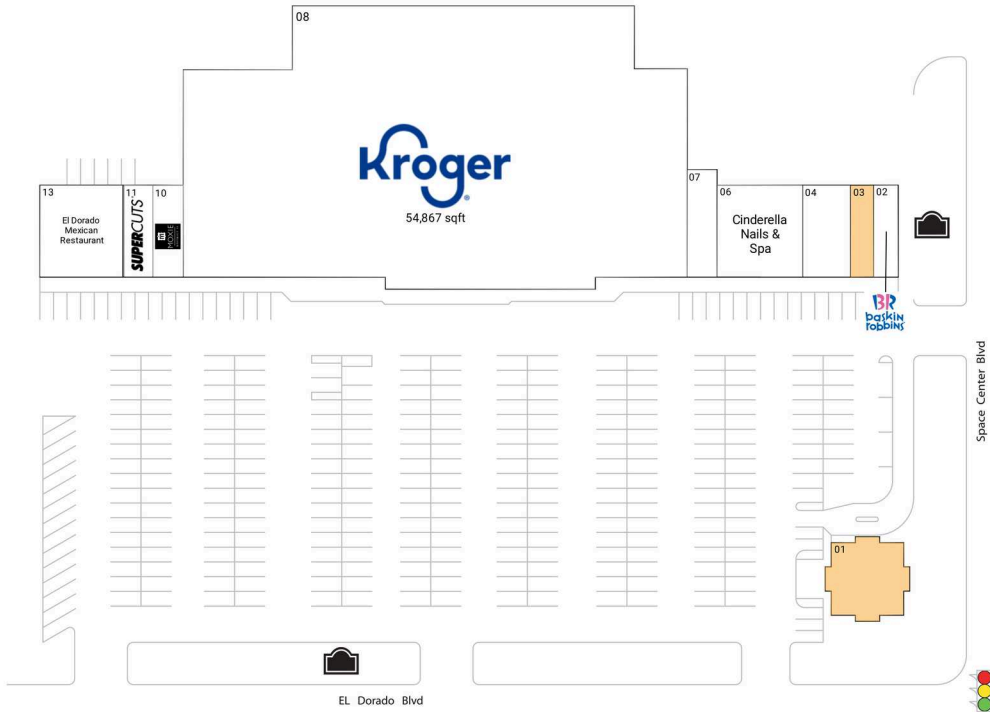

Bay Forest

Houston-The Woodlands-Sugar Land, TX

29.5781, -95.1207

1904-1962 El Dorado Boulevard | Houston, TX 77062

Available Space

01	2,500 SF
03	900 SF

Current Retailers

02	Baskin-Robbins	900 SF
04	Flaks Liquor	1,920 SF
06	Cinderella Nails & Spa	3,480 SF
07	Hairmates	1,400 SF
08	Kroger	54,867 SF
10	Moxie District 31	1,200 SF
11	Supercuts	1,200 SF
13	El Dorado Mexican Restaurant	3,300 SF