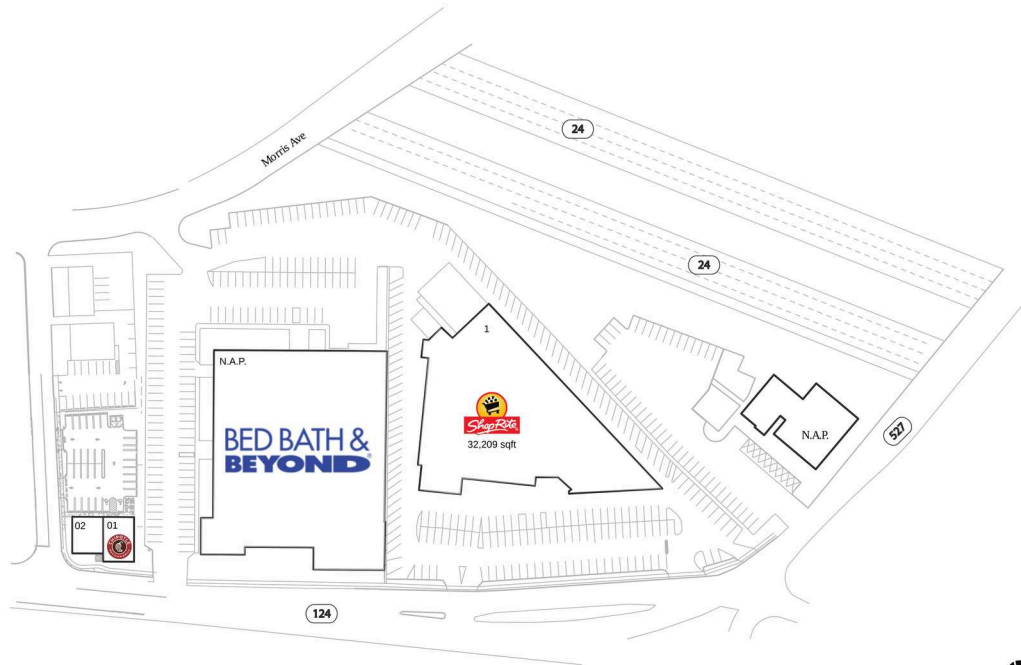

Springfield Place

New York-Newark-Jersey City, NY-NJ-PA

40.7195, -74.3312

727 Morris Turnpike | Springfield, NJ 07081

Current Retailers

N.A.P.	Bed Bath & Beyond	0 SF
01	Chipotle Mexican Grill	2,200 SF
1	ShopRite	32,209 SF
02	Motion Stretch Studio	1,800 SF