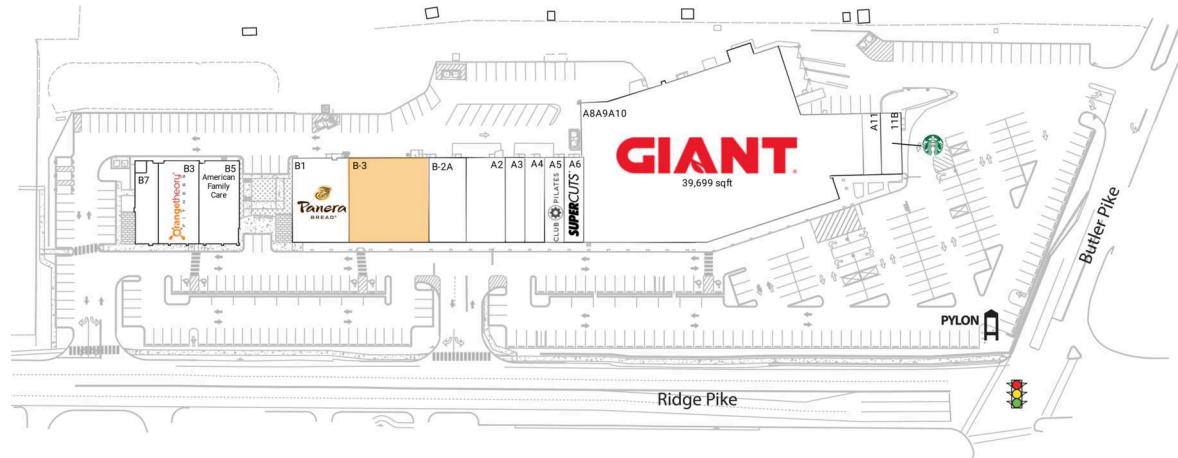

# Whitemarsh Shopping Center

Philadelphia-Camden-Wilmington, PA-NJ-DE-MD

40.0935, -75.2851

Ridge & Butler Pikes | Conshohocken, PA 19428

## Available Space

B-3 6,800 SF

## Current Retailers

A11	The Frame Shop	1,147 SF
A2	Ruh Ro's Pet Shoppe	3,400 SF
A3	ATI Physical Therapy	1,700 SF
A4	Illiano's Pizza	1,700 SF
A5	Club Pilates	1,700 SF
A6	Supercuts	1,700 SF
A8A9A10	Giant Food	39,699 SF
B-2A	Modish Nail Spa	3,400 SF
B1	Panera Bread	4,930 SF
B3	Orangetheory Fitness	3,492 SF
B5	American Family Care	3,464 SF
B7	Mezeh	1,856 SF
11B	Starbucks	1,300 SF