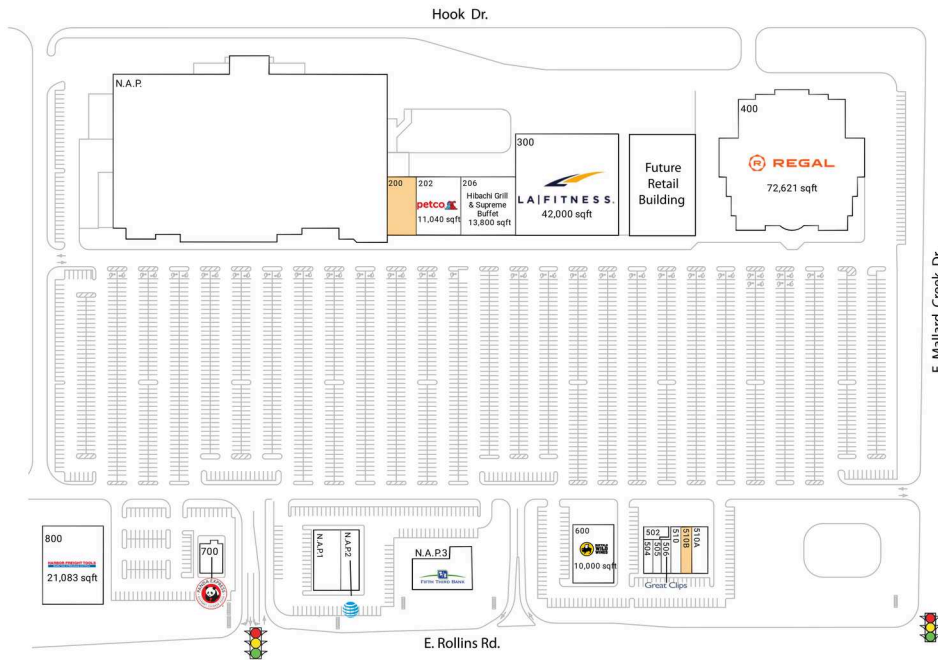

Rollins Crossing

Chicago-Naperville-Elgin, IL-IN-WI

42.381, -88.071

400-550 East Rollins Road | Round Lake Beach, IL 60073-1336

Available Space

200	7,200 SF
510B	3,499 SF

Current Retailers

N.A.P.	N.A.P.	0 SF
N.A.P.1	Dental Care	0 SF
N.A.P.2	AT&T	0 SF
N.A.P.3	Fifth Third Bank	0 SF
202	Petco	11,040 SF
206	Hibachi Grill & Supreme Buffet	13,800 SF
300	LA Fitness	42,000 SF
400	Regal Cinemas	72,621 SF
502	Armed Forces Recruiting	1,338 SF
504	Frostie Bites	1,310 SF
505	Check 'N Go	1,200 SF
506	Great Clips	1,400 SF
510	GNC	1,870 SF
510A	Jersey Mike	1,758 SF
600	Buffalo Wild Wings	10,000 SF
700	Panda Express	2,459 SF
800	Harbor Freight Tools	21,083 SF