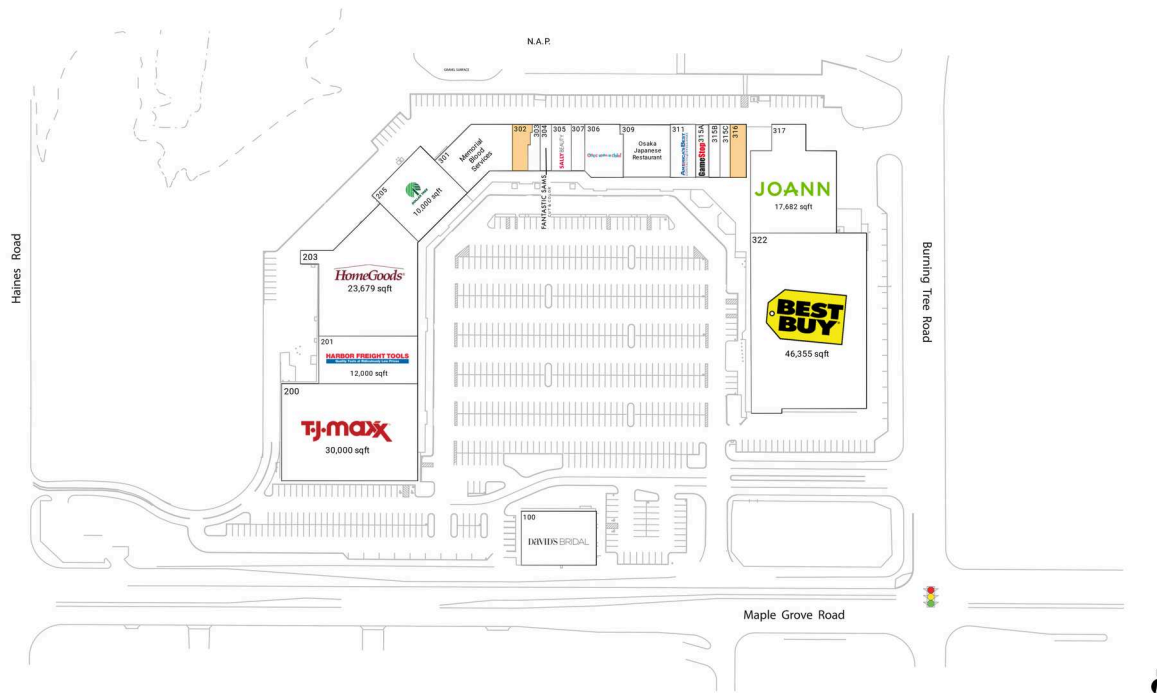

# Burning Tree Plaza

Duluth, MN-WI

46.8089, -92.1713

5115 Burning Tree Road | Duluth, MN 55811-1876

## Available Space

302	1,400 SF
316	1,920 SF

## Current Retailers

N.A.P.	Superone Grocery	0 SF
100	David's Bridal	9,040 SF
200	T.J. Maxx	30,000 SF
201	Harbor Freight Tools	12,000 SF
203	HomeGoods	23,679 SF
205	Dollar Tree	10,000 SF
301	Memorial Blood Services	7,768 SF
303	OneMain Financial	1,500 SF
304	Fantastic Sams	1,181 SF
305	Sally Beauty Supply	2,100 SF
306	Once Upon A Child	4,000 SF
307	Wild Birds Unlimited	1,726 SF
309	Osaka Japanese Restaurant	3,639 SF
311	America's Best Contacts & Eyeglasses	3,608 SF
315A	GameStop	1,782 SF
315B	Big Frog Custom T-Shirts & More	1,303 SF
315C	Spectrum	2,404 SF
317	JOANN Fabric And Craft Stores	17,682 SF
322	Best Buy	46,355 SF