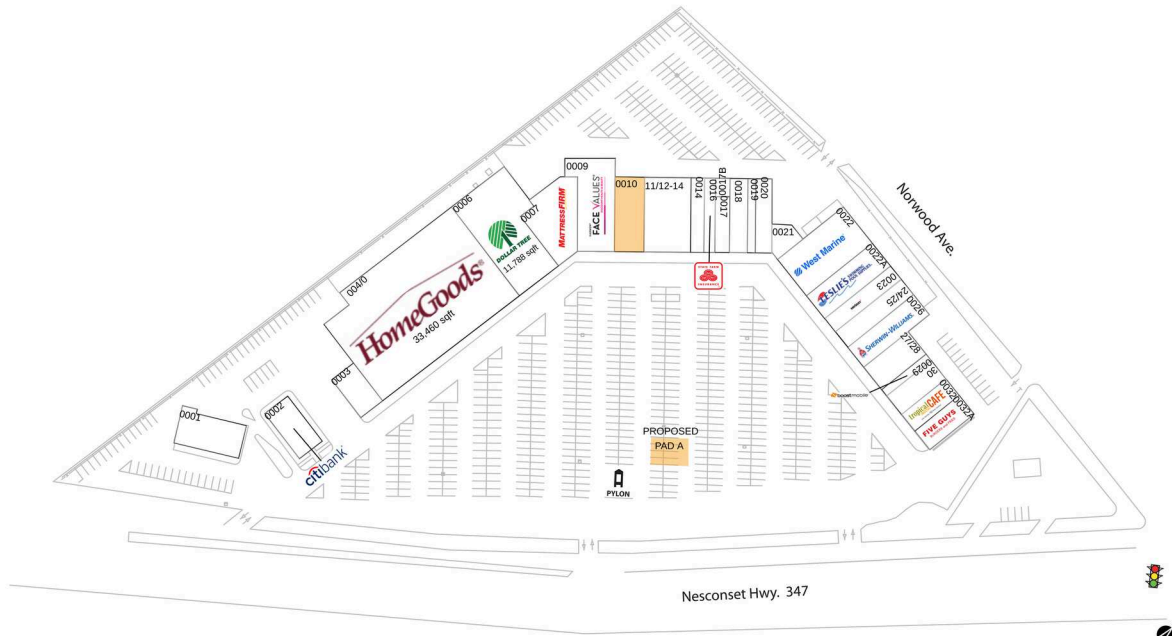

Nesconset Shopping Center

New York-Newark-Jersey City, NY-NJ-PA

40.9191, -73.0543

4724-5120 Nesconset Highway | PortJeffersonStat, NY 11776-2575

Available Space

0010 3,500 SF

Pad Opportunities

PAD A 0 SF/0

Current Retailers

0001	CityMD Urgent Care	4,005 SF
0002	Citi	3,060 SF
0003	Bethpage Federal Credit Union	2,100 SF
004/0	HomeGoods	33,460 SF
0006	Dollar Tree	11,788 SF
0007	Mattress Firm	7,140 SF
0009	Harmon Face Values	6,385 SF
11/12-14	Pizza Carnival	7,000 SF
0014	UBREAKiFIX	1,240 SF
0016	State Farm	1,200 SF
0017	I Love Sushi PJ's Sushi	1,440 SF
0017B	Pizza Carnival	400 SF
0018	Better On A Bagel	2,375 SF
0019	May Garden	1,075 SF
0020	Port Jefferson Cleaners	2,000 SF
0021	Studio 347	1,289 SF
0022	West Marine	7,632 SF
0022A	Leslie's Swimming Pool Supplies	4,560 SF
0023	Verizon Wireless	3,000 SF
24/25	Orangetheory Fitness	3,218 SF
0026	Sherwin-Williams	4,260 SF
27/28	One River Art + Design	3,200 SF
0029	Boost Mobile	720 SF
30	Angels Touch Nail	2,149 SF
0032	Tropical Smoothie Cafe	2,400 SF
0032A	Five Guys Burgers And Fries	2,400 SF