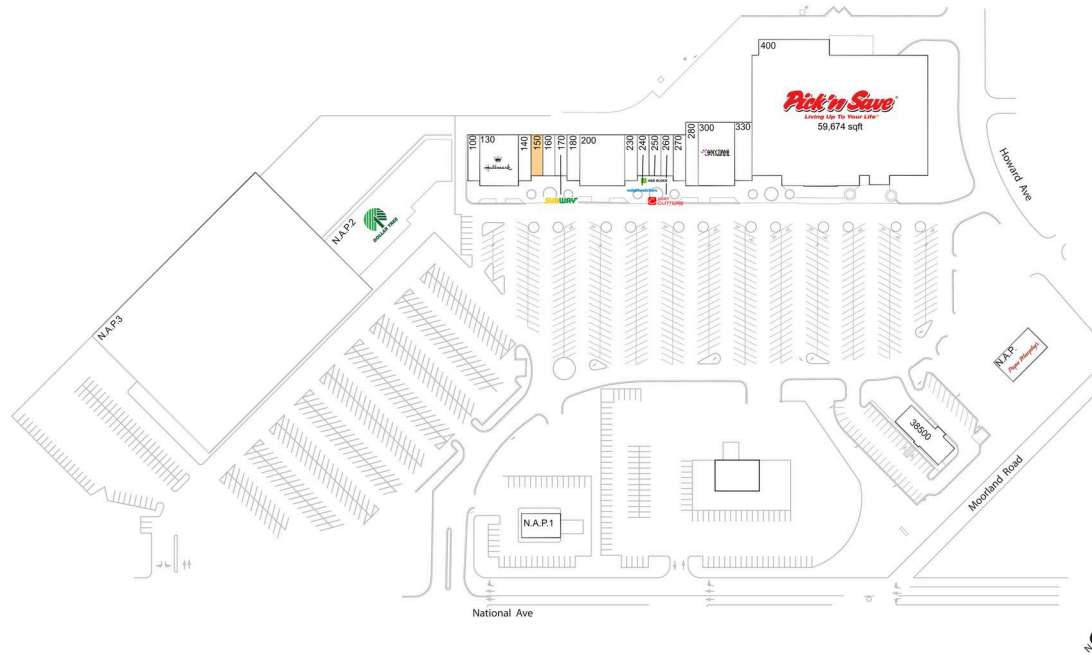

Moorland Square Shopping Ctr

Milwaukee-Waukesha-West Allis, WI

42.9764, -88.1052

15445 W National Avenue | New Berlin, WI 53151

Available Space

150 1,280 SF

Current Retailers

N.A.P.	Papa Murphy's	0 SF
N.A.P.1	North Shore	0 SF
N.A.P.2	Dollar Tree	0 SF
N.A.P.3	N.A.P.	0 SF
N.A.P.4	Chase	0 SF
100	What's In The Bowl	1,440 SF
130	Hallmark	4,750 SF
140	The Barbershop	1,398 SF
160	New China Buffet	1,280 SF
170	Subway	1,280 SF
180	Mathnasium Of New Berlin	1,440 SF
200	Peachtree Family Restaurant	5,615 SF
230	Hart Hearing Care Center	1,440 SF
240	Weight Watchers	1,280 SF
250	H&R Block	1,280 SF
260	Cost Cutters	1,280 SF
270	CQ Nails	1,440 SF
280	Cryofit	2,028 SF
300	Anytime Fitness	5,200 SF
330	Eye Site Vision Centers	2,576 SF
400	Pick 'N Save	59,674 SF
38500	Total Health Nutrition Center	3,622 SF