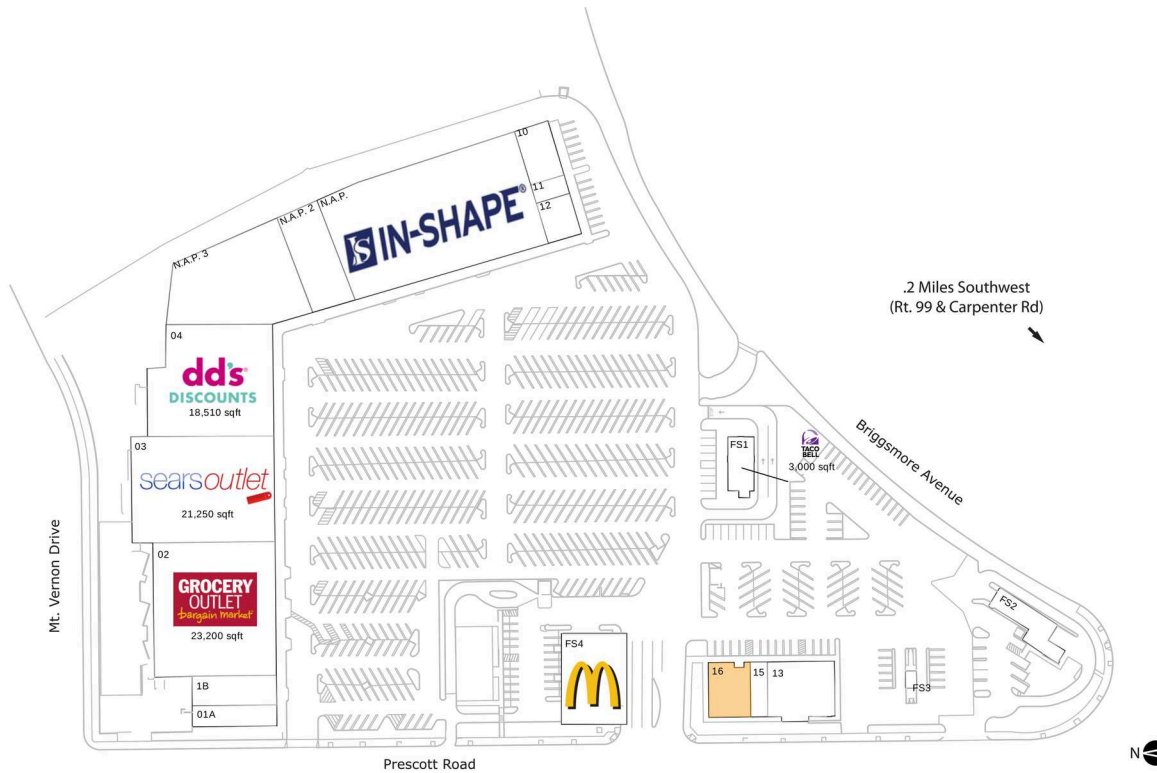

Briggsmore Plaza

Modesto, CA

37.6726, -121.0297

1800 Prescott Road | Modesto, CA 95350

Available Space

16 3,250 SF

Current Retailers

FS1	Taco Bell	3,000 SF
FS2	Prime Shine Car Wash	2,464 SF
FS3	Bottoms Up Espresso	70 SF
FS4	McDonald's	2,626 SF
N.A.P.	In Shape Health Club	0 SF
N.A.P. 2	Modest Oriental Grocery	0 SF
N.A.P. 3	LEASED	0 SF
01A	California Check Cash	2,500 SF
1B	Prescott Liquors	3,500 SF
02	Grocery Outlet	23,200 SF
03	Sears Outlet	21,250 SF
04	Dd's Discounts	18,510 SF
10	Laundry Day	2,700 SF
11	Cigarette Outlet	900 SF
12	Taqueria San Jose	2,000 SF
13	Sakura Teppanyaki And Sushi	5,175 SF
15	City Nails	1,170 SF