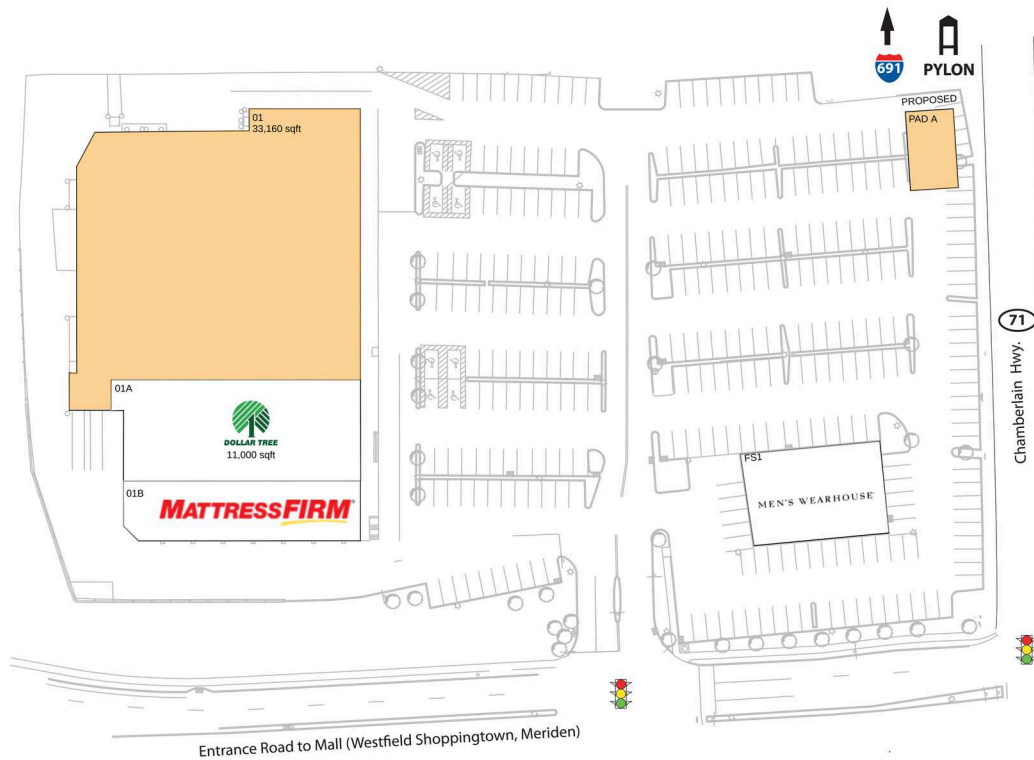

# Chamberlain Plaza

New Haven-Milford, CT

41.5523, -72.8118  
495 Chamberlain Highway | Meriden, CT 06450

## Available Space

01 33,160 SF

## Pad Opportunities

PAD A 0 SF/0

## Current Retailers

FS1	Men's Wearhouse	5,000 SF
01A	Dollar Tree	11,000 SF
01B	Mattress Firm	5,142 SF

5109