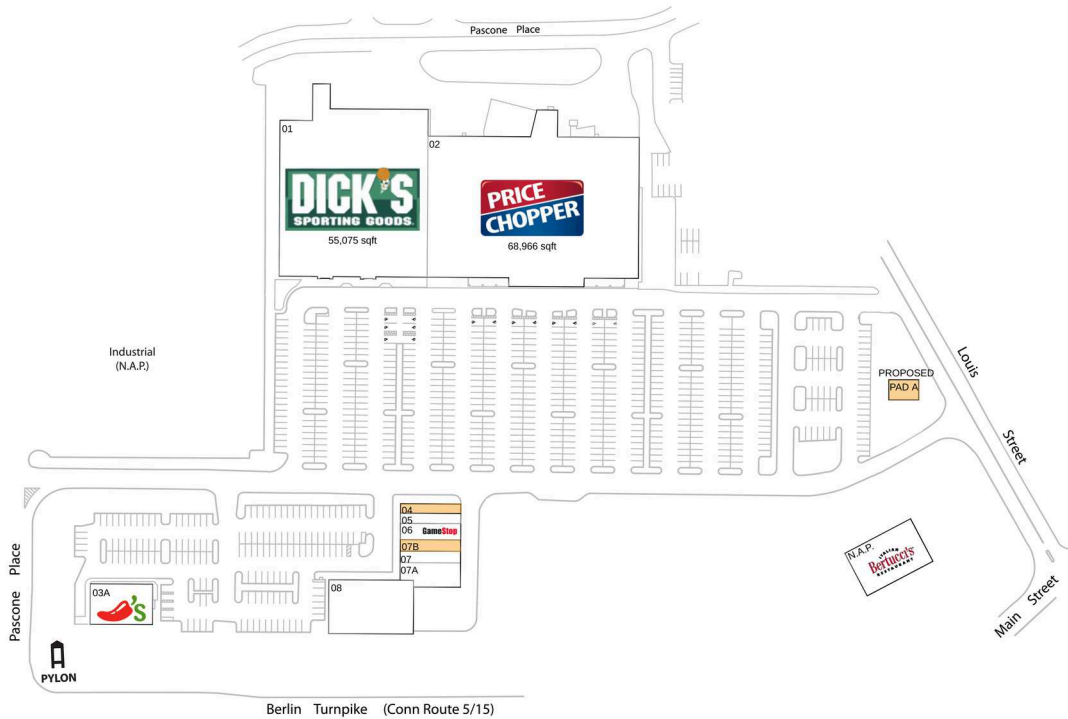

Turnpike Plaza - Newington

Hartford-East Hartford-Middletown, CT

41.6686, -72.7208

2985 Berlin Turnpike | Newington, CT 06111

Available Space

04	1,257 SF
07B	1,542 SF

Pad Opportunities

PAD A	3,000 SF/0.1
-------	--------------

Current Retailers

N.A.P.	Bertucci's	0 SF
01	Dick's Sporting Goods	55,075 SF
02	Price Chopper	68,966 SF
03A	Chill's Grill & Bar	5,653 SF
05	Supercuts	1,350 SF
06	GameStop	2,173 SF
07	EnL Nail Bar	1,547 SF
07A	Newington Dentistry And Braces	2,731 SF
08	Laser Quest	9,600 SF