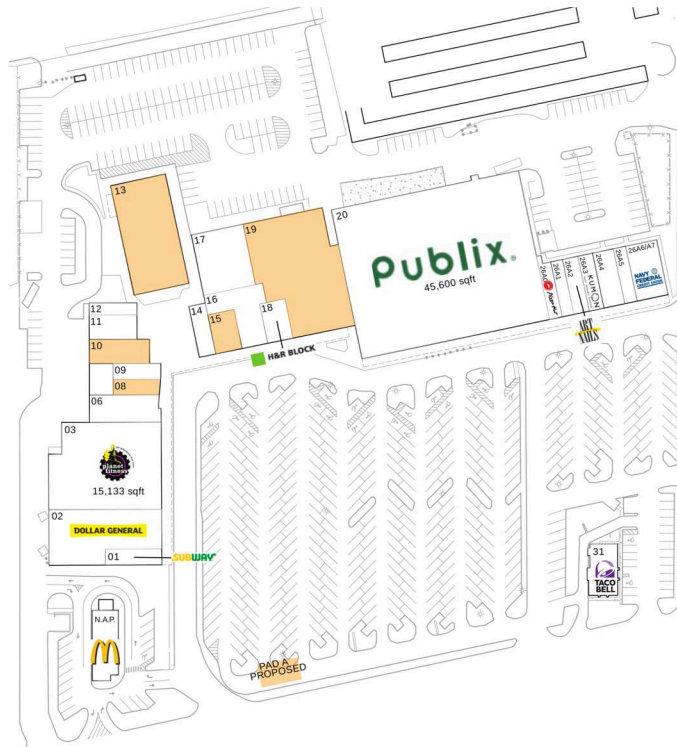

Atlantic Plaza

Palm Bay-Melbourne-Titusville, FL

28.1855, -80.5929

1024 Highway A1A | Satellite Beach, FL 32937

Available Space

08	1,200 SF
10	2,370 SF
13	9,800 SF
15	1,691 SF
19	13,432 SF

Pad Opportunities

PAD A	0 SF/0
-------	--------

Current Retailers

N.A.P.	McDonald's	0 SF
01	Subway	1,400 SF
02	Dollar General	8,120 SF
03	Planet Fitness	15,133 SF
06	Ketamine Holistic Wellness Center	3,600 SF
09	American Shaman	900 SF
11	CORA Rehabilitation Clinics	1,890 SF
12	Brilliant Smiles Orthodontics	826 SF
14	Strangeway Games	1,320 SF
16	The Healing Spa And Salon	3,550 SF
17	Storage	4,909 SF
18	H&R Block	1,643 SF
20	Publix	45,600 SF
26A0	Pizza Hut	1,106 SF
26A1	New China Buffet	1,050 SF
26A2	Nails	1,400 SF
26A3	Kumon	1,328 SF
26A4	Hibiscus Dental	1,892 SF
26A5	3 Natives	1,112 SF
26A6/A7	Navy Federal Credit Union	2,800 SF
31	Taco Bell	2,229 SF