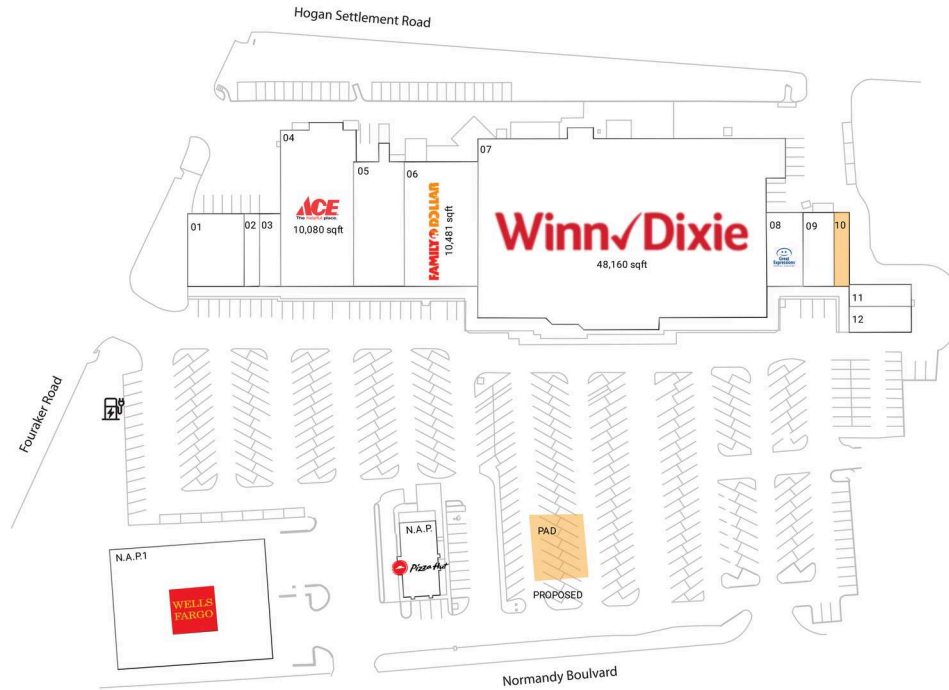

# Normandy Square

Jacksonville, FL

30.2932, -81.7795

7900 Normandy Boulevard | Jacksonville, FL 32221

## Available Space

10 1,050 SF

## Pad Opportunities

PAD 0 SF/0

## Current Retailers

N.A.P.	Pizza Hut	0 SF
N.A.P.1	Wells Fargo	0 SF
01	St. Vincent's First Care	3,850 SF
02	Advance America	1,050 SF
03	Cali Nails	1,400 SF
04	Ace Hardware	10,080 SF
05	Sam's St. John Seafood	3,919 SF
06	Family Dollar	10,481 SF
07	Winn-Dixie	48,160 SF
08	Great Expressions Dental Centers	2,450 SF
09	Golden Ox Liquors	2,100 SF
11	First Wok	1,200 SF
12	Larry's Giant Subs	1,500 SF