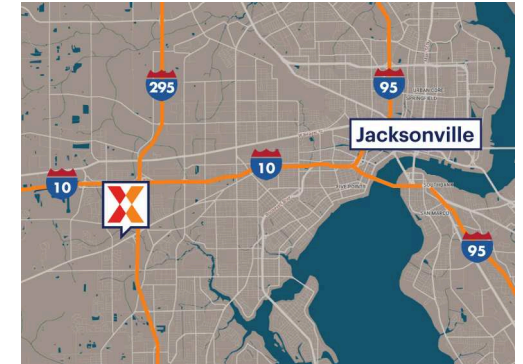

Normandy Square

Jacksonville, FL

30.2932, -81.7795

7900 Normandy Boulevard | Jacksonville, FL 32221

Center Size: 89,822 SF

Demographics	1 Mile	3 Mile	5 Mile
	7,433	63,056	153,579
	2,779	23,516	59,381
	\$62,181	\$56,360	\$63,631

Winn Dixie-anchored center with diverse merchandise mix including Family Dollar and St. Vincent's First Care

High visibility from 35,000+ vehicles daily

Conveniently located a half mile from I-295 at exit 19

Current Retailers

N.A.P.	Pizza Hut	0 SF
N.A.P.1	Wells Fargo	0 SF
01	St. Vincent's First Care	3,850 SF
02	Advance America	1,050 SF
03	Cali Nails	1,400 SF
04	Ace Hardware	10,080 SF
05	Sam's St. John Seafood	3,919 SF
06	Family Dollar	10,481 SF
07	Winn-Dixie	48,160 SF
08	Great Expressions Dental Centers	2,450 SF
09	Golden Ox Liquors	2,100 SF
11	First Wok	1,200 SF
12	Larry's Giant Subs	1,500 SF