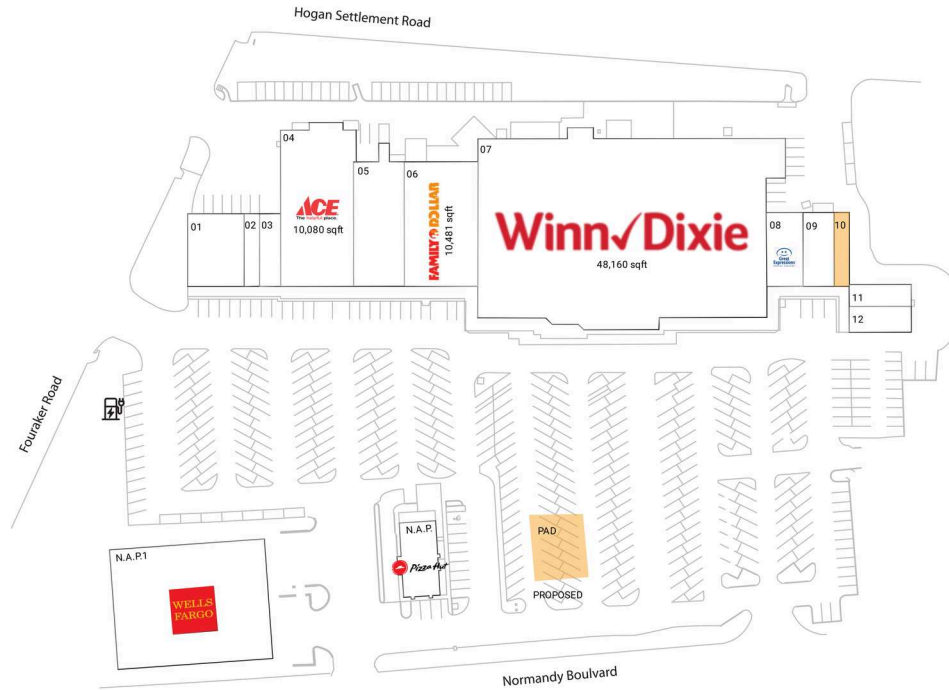

Normandy Square

Jacksonville, FL

30.2932, -81.7795

7900 Normandy Boulevard | Jacksonville, FL 32221

Center Size: 89,822 SF

Demographics	1 Mile	3 Mile	5 Mile
	7,433	63,056	153,579
	2,779	23,516	59,381
	\$62,181	\$56,360	\$63,631

Winn Dixie-anchored center with diverse merchandise mix including Family Dollar and St. Vincent's First Care

High visibility from 35,000+ vehicles daily

Conveniently located a half mile from I-295 at exit 19

Normandy Square

Jacksonville, FL

30.2932, -81.7795

7900 Normandy Boulevard | Jacksonville, FL 32221

Available Space

10 1,050 SF

Pad Opportunities

PAD 0 SF/0

Current Retailers

N.A.P.	Pizza Hut	0 SF
N.A.P.1	Wells Fargo	0 SF
01	St. Vincent's First Care	3,850 SF
02	Advance America	1,050 SF
03	Cali Nails	1,400 SF
04	Ace Hardware	10,080 SF
05	Sam's St. John Seafood	3,919 SF
06	Family Dollar	10,481 SF
07	Winn-Dixie	48,160 SF
08	Great Expressions Dental Centers	2,450 SF
09	Golden Ox Liquors	2,100 SF
11	First Wok	1,200 SF
12	Larry's Giant Subs	1,500 SF