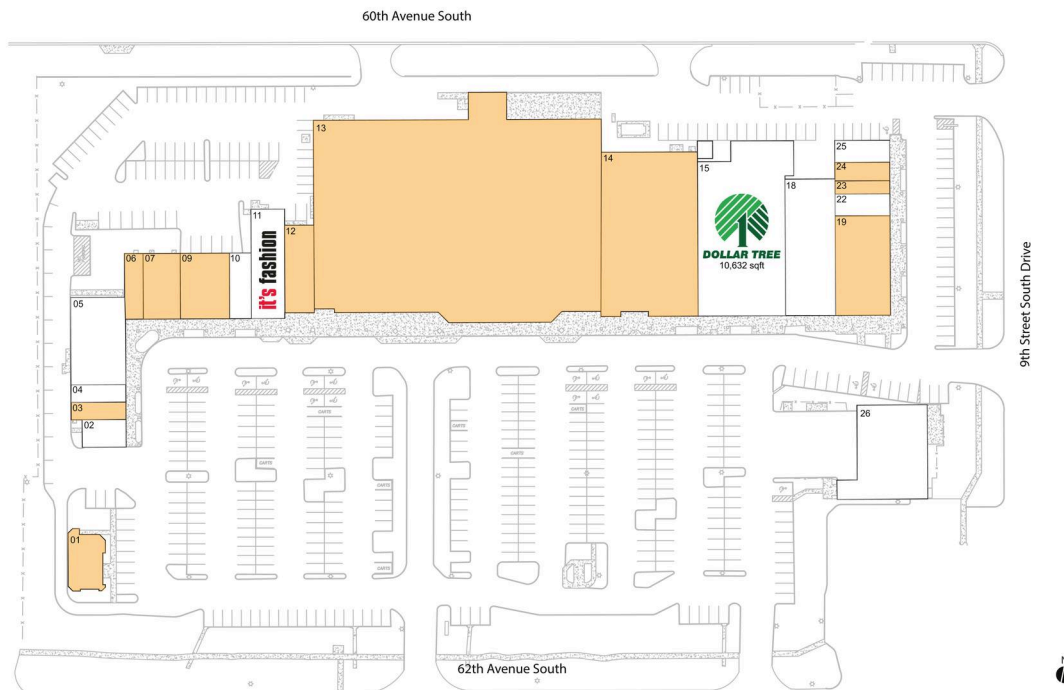

Skyway Plaza

Tampa-St. Petersburg-Clearwater, FL

27.7122, -82.649

1079 62nd Avenue South | St. Petersburg, FL 33705

Available Space

01	1,927 SF
03	800 SF
06	1,020 SF
07	2,040 SF
09	2,700 SF
12	2,027 SF
13	46,803 SF
14	13,000 SF
19	4,500 SF
23	600 SF
24	850 SF

Current Retailers

ANT	Ridan Industries	1 SF
02	Heidi's Hair Braiding	1,000 SF
04	Hong Kong Restaurant	800 SF
05	Pinellas County Tax Collector	4,000 SF
10	Cell Touch	1,200 SF
11	It's Fashion	3,000 SF
15	Dollar Tree	10,632 SF
18	Amscot Financial	5,900 SF
22	Next Level Grooming	1,000 SF
25	Coin Laundry	1,000 SF
26	JC Automotive Service	6,000 SF