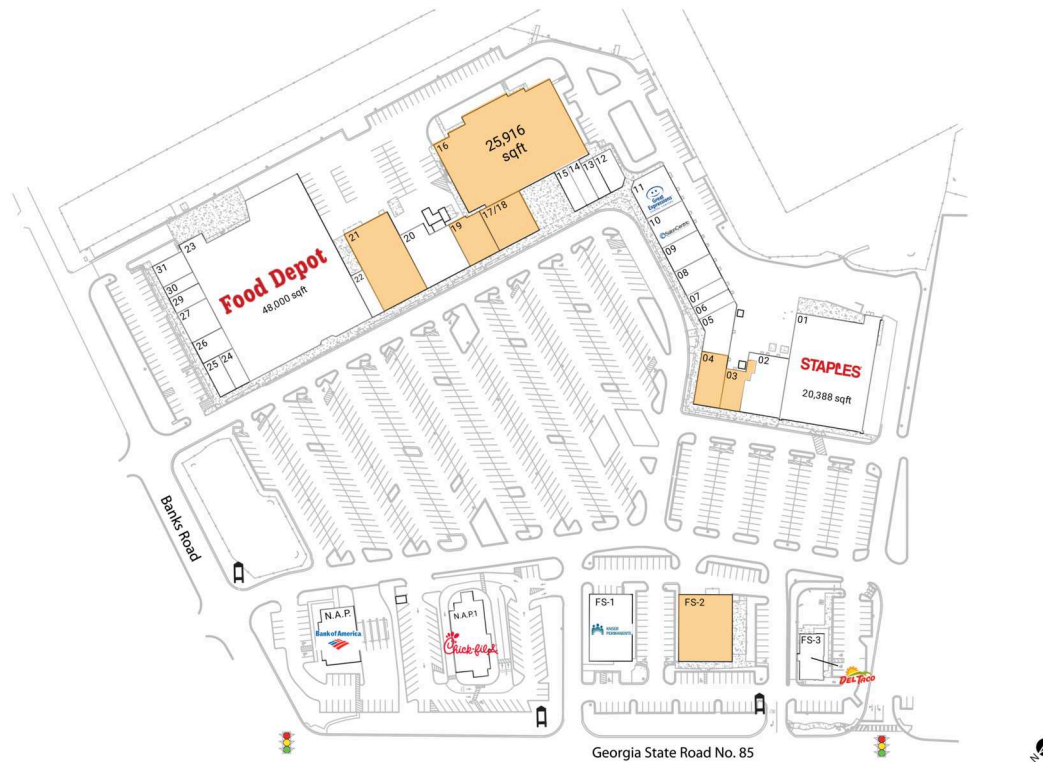

# Banks Station

Atlanta-Sandy Springs-Roswell, GA

33.4669, -84.4457

101-217 Banks Road | Fayetteville, GA 30214

## Available Space

FS-2	8,000 SF
03	2,110 SF
04	3,200 SF
16	25,916 SF
17/18	4,420 SF
19	3,420 SF
21	9,490 SF

## Current Retailers

FS-1	Kaiser Permanente	6,400 SF
FS-3	Del Taco	2,420 SF
N.A.P.	Bank Of America	0 SF
N.A.P.1	Chick-fil-A	0 SF
01	Staples	20,388 SF
02	Stevie B	5,090 SF
05	Nella's Seafood Lounge	2,925 SF
06	A Day In Paris Salon	1,200 SF
07	Jack Of Fades Barbershop	1,200 SF
08	Not Just Bar-B-Q	2,400 SF
09	Maximum One Realty Partners	2,400 SF
10	Salon Centric	3,000 SF
11	Great Expressions Dental Centers	3,550 SF
12	PhDzynes Studios YTEX	1,708 SF
13	Phenomenal Feeling Vitality Center	1,200 SF
14	Salon Now	1,320 SF
15	Carbo's	1,320 SF
20	Tim's Country Cooking Cafe	5,700 SF
22	1st Franklin Financial	1,400 SF
23	Food Depot	48,000 SF
24	Ndenu Hair Salon	1,000 SF
25	Smallcakes Cupcakes & Creamery	1,500 SF
26	NC The Hair Stylist	1,750 SF
27	Gamer's Paradise ATL	2,500 SF
29	Nail Show	1,250 SF
30	Shittu Family Practice	946 SF
31	IHS	1,748 SF