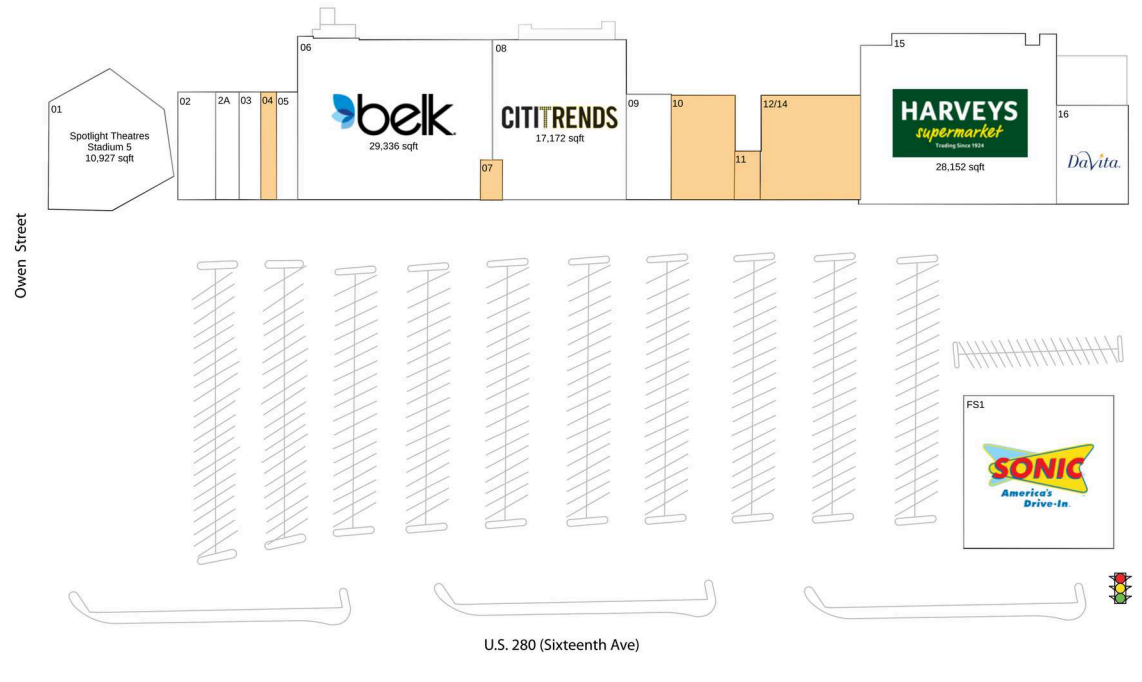

Cordele Square

Cordele, GA

31.9641, -83.767
1013 East 16th Street | Cordele, GA 31015

Available Space

04	1,500 SF
07	900 SF
10	6,000 SF
11	1,300 SF
12/14	9,000 SF

Current Retailers

FS1	SONIC	1,526 SF
01	Spotlight Theatres Stadium 5	10,927 SF
02	Surcheros	3,500 SF
2A	Nutrition Rx	2,000 SF
03	Sunny Nails & Spa	2,000 SF
05	AT&T	2,000 SF
06	Belk	29,336 SF
08	Citi Trends	17,172 SF
09	Southwest Georgia Heath Care	4,000 SF
15	Harveys Supermarkets	28,152 SF
16	DaVita Dialysis	8,640 SF