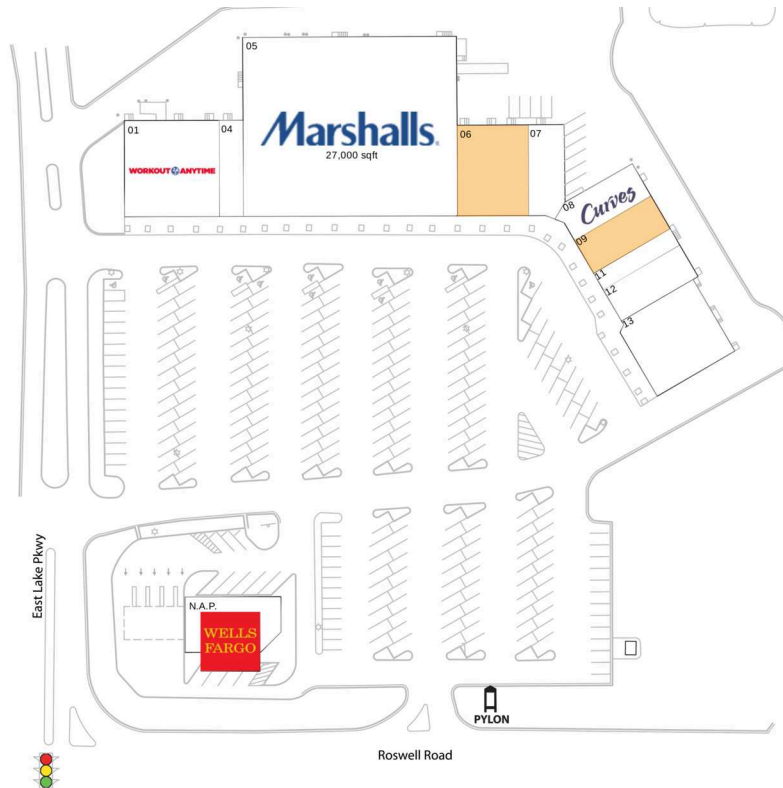

Marshalls at Eastlake

Atlanta-Sandy Springs-Alpharetta, GA

33.9705, -84.4894

2197 Roswell Road | Marietta, GA 30062

Available Space

| | |
|----|----------|
| 06 | 4,500 SF |
| 09 | 2,400 SF |

Current Retailers

| | | |
|--------|------------------------|-----------|
| N.A.P. | Wells Fargo | 0 SF |
| 01 | Workout Anytime | 6,400 SF |
| 04 | Saporito's Pizza | 1,600 SF |
| 05 | Marshalls | 27,000 SF |
| 07 | Cajun Specialty Meats | 2,250 SF |
| 08 | Curves | 2,230 SF |
| 11 | Mai Beauty Nails Salon | 1,200 SF |
| 12 | Macon Beauty Systems | 2,296 SF |
| 13 | Atlanta Dance | 5,100 SF |