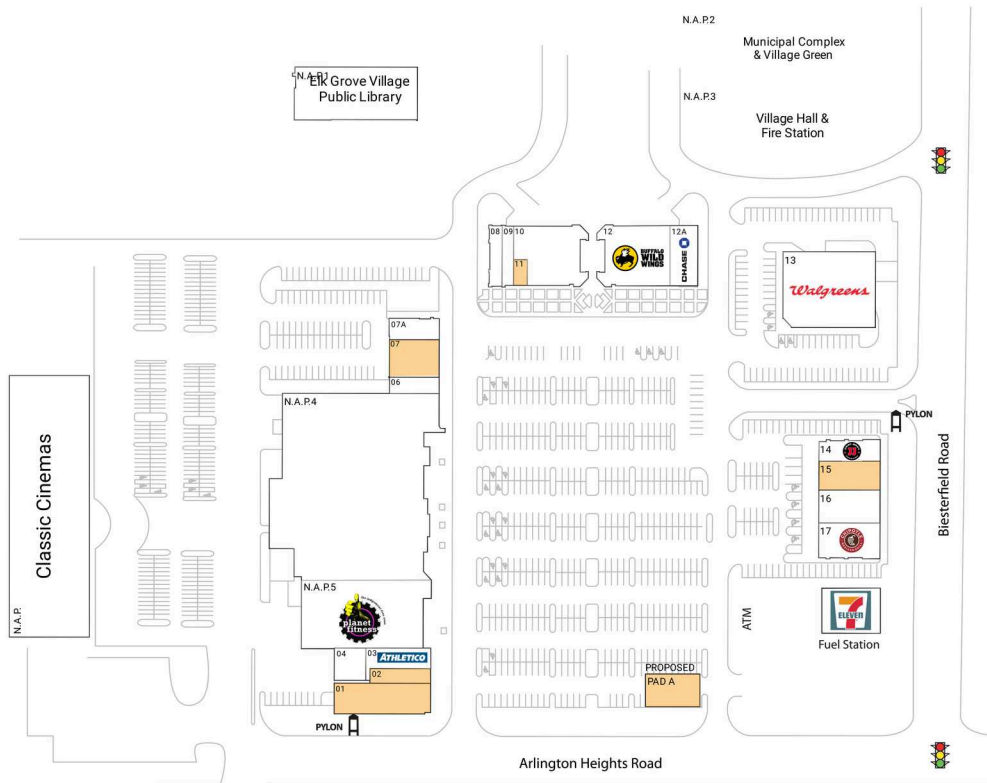

Elk Grove Town Center

Chicago-Naperville-Elgin, IL-IN-WI

42.0018, -88.0048

980 Elk Grove Town Center | Elk Grove Village, IL 60007

Available Space

01	5,578 SF
02	1,724 SF
07	3,045 SF
11	700 SF
15	2,068 SF

Pad Opportunities

PAD A	2,400 SF/0.1
-------	--------------

Current Retailers

FUEL	7-Eleven	1 SF
N.A.P.	Classic Cinemas	0 SF
N.A.P.1	Elk Grove Village Public Library	0 SF
N.A.P.2	Municipal Complex & Village Green	0 SF
N.A.P.3	Village Hall & Fire Station	0 SF
N.A.P.4	N.A.P.	54,385 SF
N.A.P.5	Planet Fitness	18,000 SF
03	Athletico Physical Therapy	3,051 SF
04	VanFossen Family Chiropractic	1,777 SF
06	The Nails 4 U	1,264 SF
07A	F45 Training	2,999 SF
08	Dr. John Gorell	2,000 SF
09	Bobar	1,082 SF
10	Good Tequila's Mexican Grill	5,192 SF
12	Buffalo Wild Wings	6,152 SF
12A	Chase	2,945 SF
13	Walgreens	13,905 SF
14	Jimmy John's	1,360 SF
16	Brittany's Bistro	2,189 SF
17	Chipotle Mexican Grill	2,378 SF