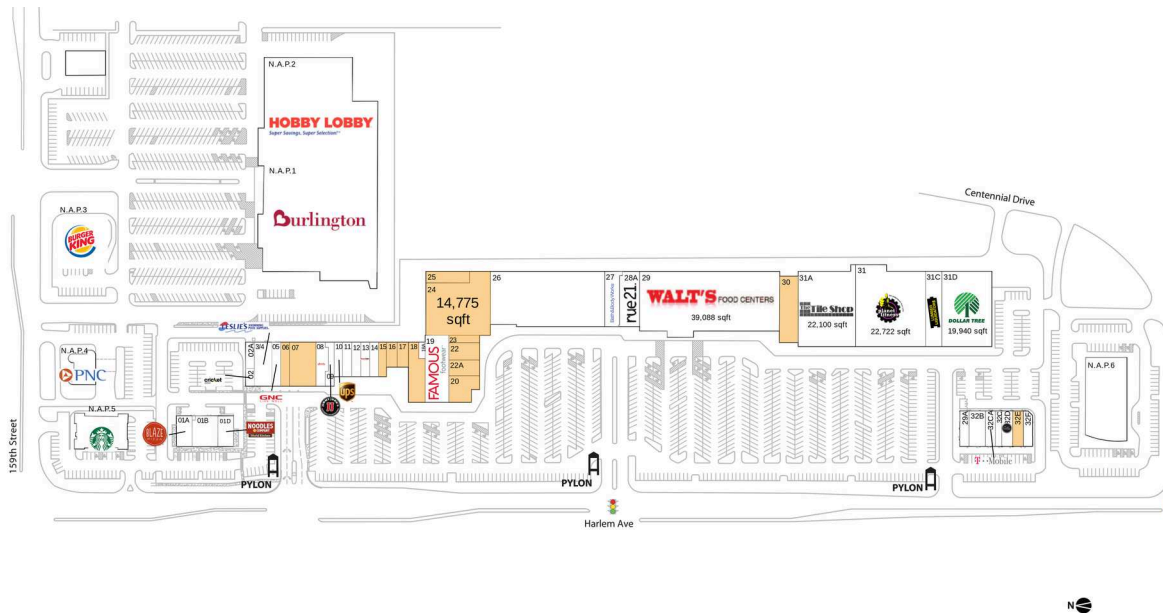

Tinley Park Plaza

Chicago-Naperville-Elgin, IL-IN-WI

41.5989, -87.793

15917 South Harlem Avenue | Tinley Park, IL 60477

Available Space

06	2,000 SF
07	6,095 SF
15	2,000 SF
16	1,425 SF
17	1,303 SF
18	5,000 SF
20	3,000 SF
22	2,430 SF
22A	1,800 SF
23	1,000 SF
24	14,775 SF
25	2,494 SF
30	6,000 SF
32E	1,960 SF

Current Retailers

N.A.P.1	Burlington Stores	0 SF	14	Only Nails	1,210 SF
N.A.P.2	Hobby Lobby	0 SF	18A	Storage	546 SF
N.A.P.3	Burger King	0 SF	19	Famous Footwear	8,400 SF
N.A.P.4	PNC Bank	0 SF	26	Home Line Furniture	32,200 SF
N.A.P.5	Starbucks	0 SF	27	Bath & Body Works	4,210 SF
N.A.P.6	Medical Center	0 SF	28A	Rue21	5,000 SF
01A	Blaze Pizza	2,500 SF	29	Wal-Mart Food Center	39,088 SF
01B	Dental Works	4,017 SF	29A	Batteries Plus	1,600 SF
01D	Noodles & Company	2,500 SF	31	Planet Fitness	22,722 SF
02	Cricket	800 SF	31A	The Tile Shop	22,100 SF
02A	Storage	1,200 SF	31C	Lumber Liquidators	6,435 SF
3/4	Leslie's Swimming Pool Supplies	4,000 SF	31D	Dollar Tree	19,940 SF
05	GNC	2,000 SF	32B	America's Best Contacts & Eyeglasses	3,020 SF
08	Comcast Xfinity	2,540 SF		GameStop	1,200 SF
09	Jimmy John's	1,300 SF	32C	T-Mobile	1,667 SF
10	The UPS Store	1,600 SF	32CA	Stella's Place	2,040 SF
11	USA Pay Day Loans	1,600 SF	32D	Southwestern Hearing Center	1,600 SF
12	Tinley Park Cleaners	1,600 SF	32F		
13	Sport Clips	1,600 SF			