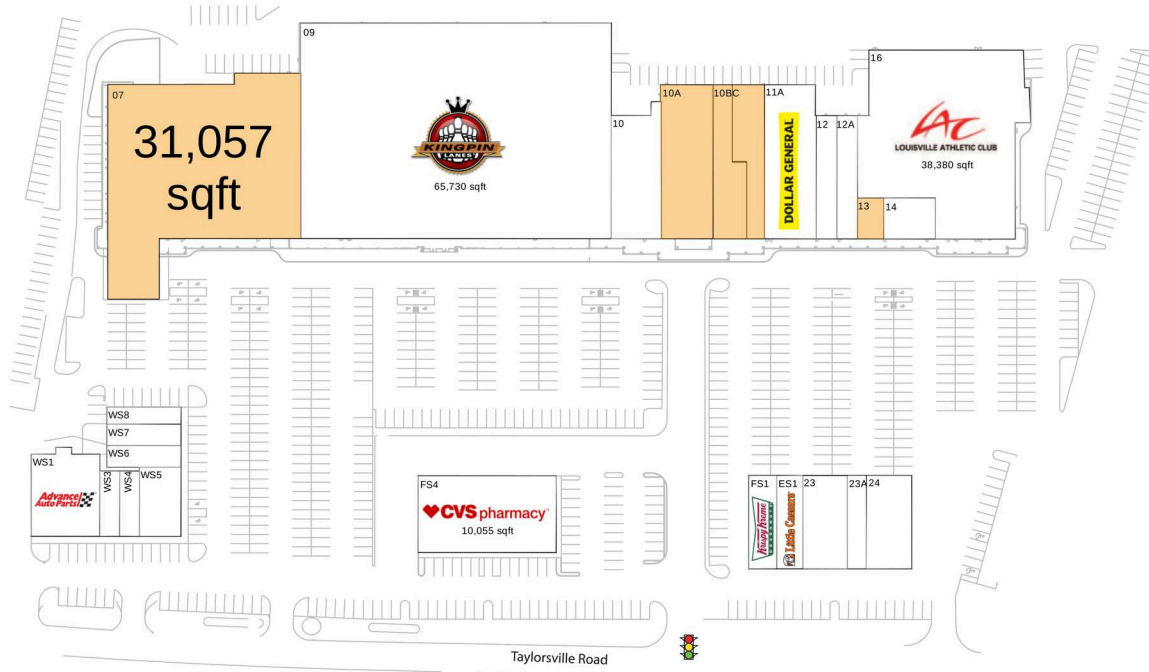

Jeffersontown Commons

Louisville/Jefferson County, KY-IN

38.2064, -85.5794

9503 Taylorsville Road | Jeffersontown, KY 40299

Available Space

07	31,057 SF
10A	7,500 SF
10BC	7,500 SF
13	1,000 SF

Current Retailers

ES1	Little Caesars Pizza	1,697 SF
FS1	Krispy Kreme	1,907 SF
FS4	CVS/Pharmacy	10,055 SF
WS1	Advance Auto Parts	5,460 SF
WS3	Subway	1,201 SF
WS4	Cricket	1,257 SF
WS5	Eyemart Family Vision Care	2,685 SF
WS6	H&R Block	1,530 SF
WS7	Double Dragon	1,521 SF
WS8	Twin Nails	1,197 SF
09	Kingpin Lanes	65,730 SF
10	Among Friends Quilt Shop	6,000 SF
11A	Dollar General	7,500 SF
12	Prime Hair Salon	2,400 SF
12A	Carvana	2,400 SF
14	UofL Health Frazier Rehab	2,000 SF
16	Louisville Athletic Club	38,380 SF
23	The Popcorn Station	3,396 SF
23A	Madvapes	1,730 SF
24	Kentucky One Health	3,271 SF