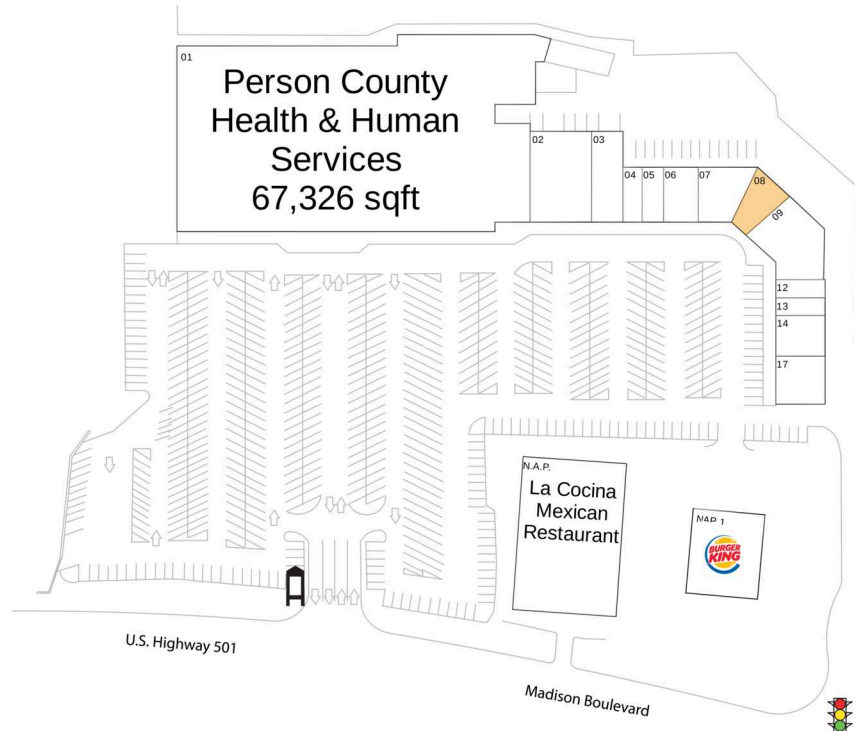

Roxboro Square

Durham-Chapel Hill, NC

36.3916, -78.9899

355 South Madison Boulevard | Roxboro, NC 27573

Available Space

08 1,545 SF

Current Retailers

N.A.P.	La Cocina Mexican Restaurant	0 SF
NAP 1	Burger King	0 SF
01	Person County Health & Human Services	67,326 SF
02	Korset Ladies Apparel	6,000 SF
03	Roxboro Family Dentistry	3,000 SF
04	State Farm	1,200 SF
05	United Home Care	1,200 SF
06	Roxboro Sweepstakes	2,100 SF
07	Roxboro Physical Therapy	2,850 SF
09	Mayflower Seafood	5,005 SF
12	Liberty Tax Service	1,000 SF
13	Hong Kong Restaurant	1,000 SF
14	Ameristaff, Inc.	2,250 SF
17	Eden's Grill	2,750 SF