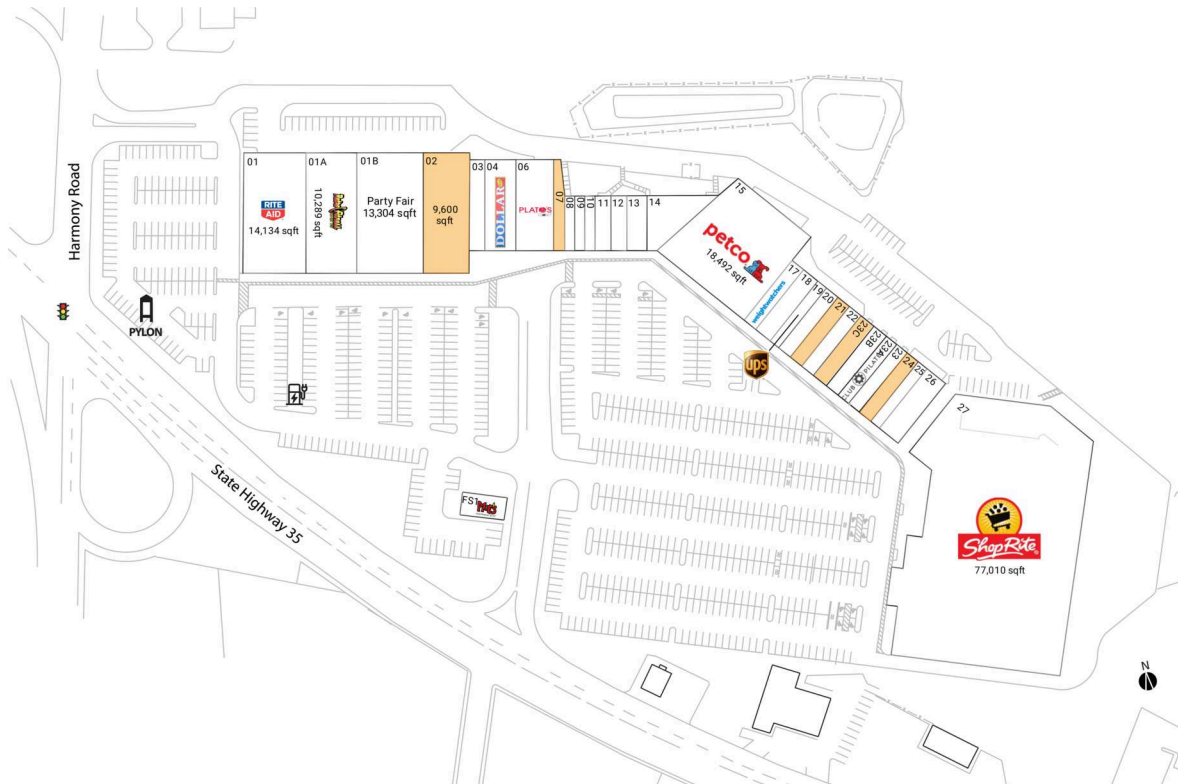

Middletown Plaza

New York-Newark-Jersey City, NY-NJ-PA

40.4023, -74.1213

Route 35 & Harmony Road | Middletown, NJ 07748

Available Space

02	0 SF
07	9,600 SF
21	1,800 SF
23C	2,000 SF
24	1,524 SF
	2,000 SF

Current Retailers

FS1	Moe's Southwest Grill	2,600 SF
01	Rite Aid	14,134 SF
01A	Retro Fitness	10,289 SF
01B	Party Fair	13,304 SF
03	C2 Education	2,400 SF
04	Dollar Plus	6,000 SF
06	Plato's Closet	4,200 SF
08	Harmony Cleaners	975 SF
09	Revo Hair Salon	975 SF
10	Tai Hing Restaurant	996 SF
11	European Wax Center	1,550 SF
12	Haldi Chowk Authentic Indian Cuisine	1,550 SF
13	Rose Nails & Spa	1,950 SF
14	Colonial American Bank	3,241 SF
15	Petco	18,492 SF
17	Weight Watchers	2,000 SF
18	MassageLuxe Spa	2,500 SF
19	The UPS Store	1,500 SF
20	Meemom's Kitchen	2,000 SF
22	Villa Pizza	2,000 SF
23	Frutta Bowls	1,988 SF
23A	Club Pilates	1,988 SF
23B	Takumi Japanese Restaurant	2,500 SF
25	Art Nails	1,500 SF
26	Affinity Federal Credit Union	2,000 SF
27	ShopRite	77,010 SF

1006