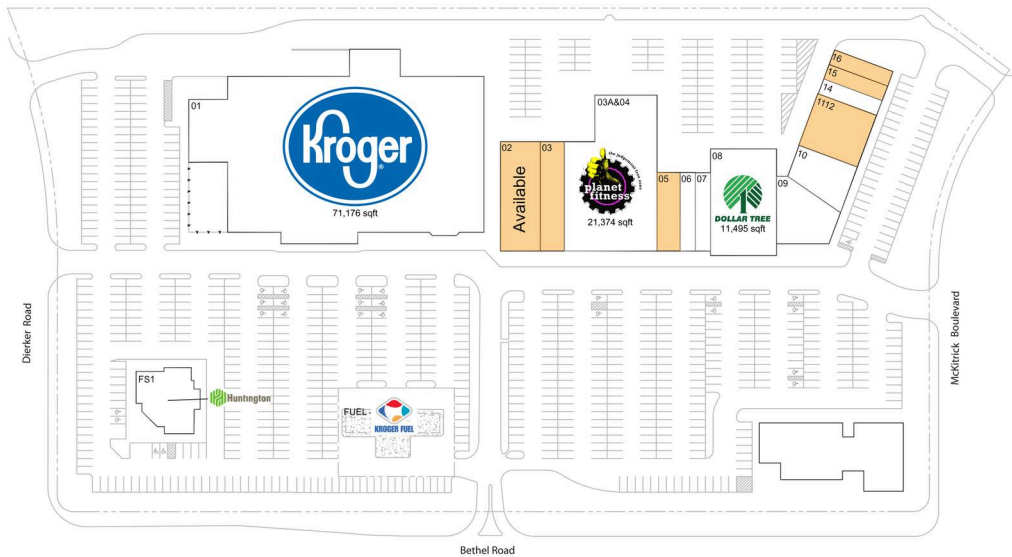

Crown Point

Columbus, OH

40.0655, -83.0726

2002-2090 Crown Plaza Drive | Columbus, OH 43235

Available Space

02	7,000 SF
03	4,340 SF
05	3,000 SF
15	1,600 SF
16	1,600 SF
1112	5,706 SF

Current Retailers

FS1	Huntington National Bank	3,000 SF
FUEL	Kroger Fuel Center	117 SF
01	Kroger	71,176 SF
03A&04	Planet Fitness	21,374 SF
06	Pizza Hut	2,000 SF
07	Crown Point Cleaners	2,000 SF
08	Dollar Tree	11,495 SF
09	Hunan Lion	6,000 SF
10	Columbus Bridge Center, Inc.	3,040 SF
14	Loose Ends Hair Salon	1,600 SF